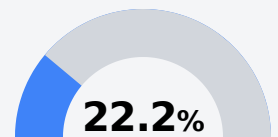

Graduation Rate	
State	85.0%
District	76.6%
School	N/A

Teacher Data

27.1

Teachers

Experienced Teachers

Provisional Teachers

In-Field Teachers