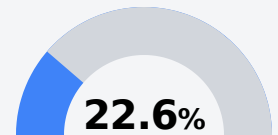

Graduation Rate	
State	85.0%
District	76.6%
School	N/A

Teacher Data

33.1

Teachers

Experienced Teachers

Provisional Teachers

In-Field Teachers