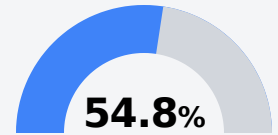

Teacher Data

33.1

Teachers

Experienced Teachers