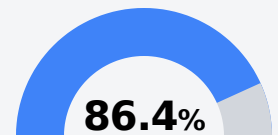

Graduation Rate	
State	85.0%
District	76.6%
School	N/A

Teacher Data

33.1

Teachers

Experienced Teachers

Provisional Teachers

In-Field Teachers