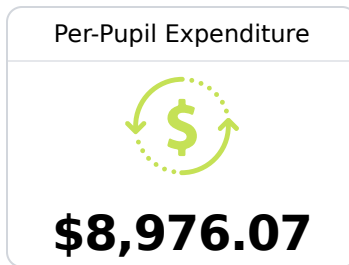

Northwest Junior High School

Meridian Public School District

4400 32nd Street
Meridian, MS 39307

Kimberly Pace
kpace@mpsdk12.net

Due to the impact of COVID-19 on school closures in the 2019-20 school year and a waiver from the U.S. Department of Education, the Mississippi Department of Education (MDE) has no assessment and accountability data to report for the 2019-20 school year.

Graduation Rate	
State	85.0%
District	76.6%
School	N/A