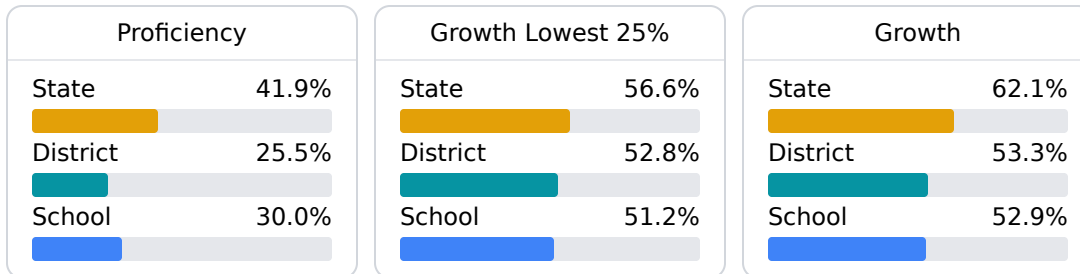

B Meridian High School

Meridian Public School District

2320 32nd Street
Meridian, MS 39305

Angela McQuarley
amcquarley@mpsdk12.net

School Accountability Grade Components

Mississippi's accountability system assigns "A" through "F" letter grades for schools and districts. Grades are based on student achievement, student growth, student participation in testing, and other academic measures. COVID - 19 pandemic disruptions continue to be reflected in 2021 - 2022 accountability data, particularly growth data.

Math

Measurements of student performance on the statewide math assessment.

English

Measurements of student performance on the statewide English language arts (ELA) assessment.

Other Measures

Other measurements of student performance that factor into the accountability grade.