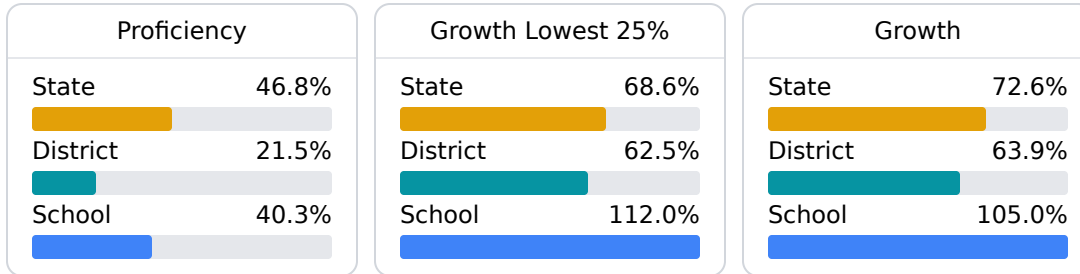

B Meridian High School

Meridian Public School District

2320 32nd Street
Meridian, MS 39305

Angela McQuarley
amcquarley@mpsdk12.net

School Accountability Grade Components

Mississippi's accountability system assigns "A" through "F" letter grades for schools and districts. Grades are based on student achievement, student growth, student participation in testing, and other academic measures. COVID - 19 pandemic disruptions continue to be reflected in 2021 - 2022 accountability data, particularly growth data.

Math

Measurements of student performance on the statewide math assessment.

English

Measurements of student performance on the statewide English language arts (ELA) assessment.

Other Measures

Other measurements of student performance that factor into the accountability grade.