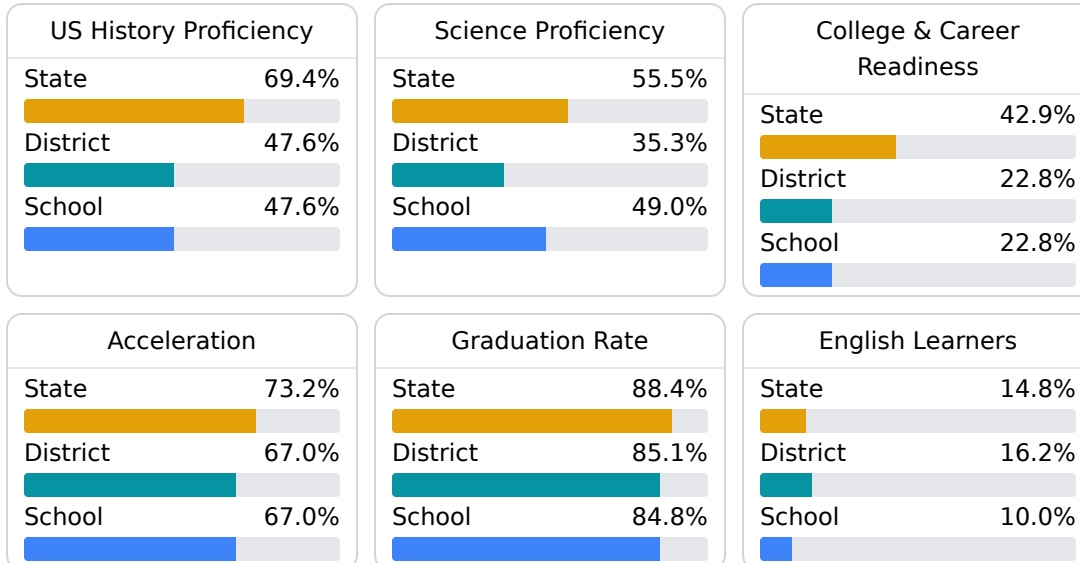

Math

Measurements of student performance on the statewide math assessment.

English

Measurements of student performance on the statewide English language arts (ELA) assessment.

Other Measures

Other measurements of student performance that factor into the accountability grade.