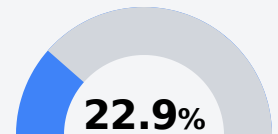

Provisional Teachers