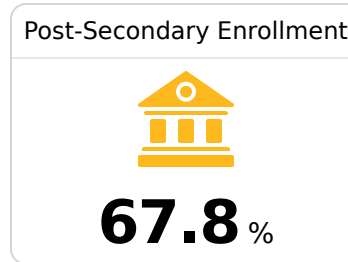

D Meridian High School Meridian Public School District

 2320 32nd Street
Meridian, MS 39305

 Angela McQuarley
amcquarley@mpsdk12.net

Identified for **Targeted Support and Improvement**

Due to the impact of COVID-19 on school closures in the 2019-20 school year and a waiver from the U.S. Department of Education, the Mississippi Department of Education (MDE) has no assessment and accountability data to report for the 2019-20 school year.