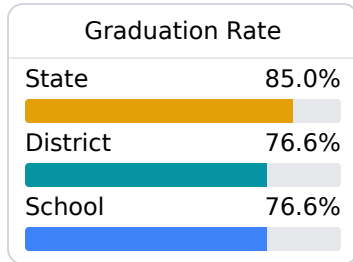

D Meridian High School Meridian Public School District

 2320 32nd Street
Meridian, MS 39305

 Angela McQuarley
amcquarley@mpsdk12.net

Identified for **Targeted Support and Improvement**

Due to the impact of COVID-19 on school closures in the 2019-20 school year and a waiver from the U.S. Department of Education, the Mississippi Department of Education (MDE) has no assessment and accountability data to report for the 2019-20 school year.