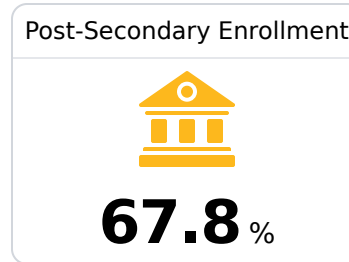

D Meridian High School Meridian Public School District

 2320 32nd Street
Meridian, MS 39305

 Angela McQuarley
amcquarley@mpsdk12.net

Identified for **Targeted Support and Improvement**

Due to the impact of COVID-19 on school closures in the 2019-20 school year and a waiver from the U.S. Department of Education, the Mississippi Department of Education (MDE) has no assessment and accountability data to report for the 2019-20 school year.