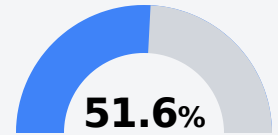

Teacher Data

28.5

Teachers

Experienced Teachers