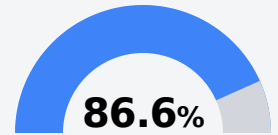

Teacher Data

19.6

Teachers

Experienced Teachers