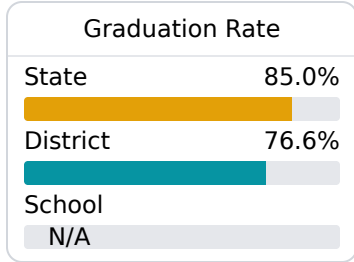

## George Washington Carver Middle

Meridian Public School District

900 44th Avenue  
Meridian, MS 39307

Felicia Ruffin  
fruffin@mpsdk12.net

Identified for **Comprehensive Support and Improvement**

Due to the impact of COVID-19 on school closures in the 2019-20 school year and a waiver from the U.S. Department of Education, the Mississippi Department of Education (MDE) has no assessment and accountability data to report for the 2019-20 school year.