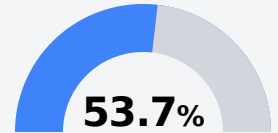

Teacher Data

27.3

Teachers

Experienced Teachers