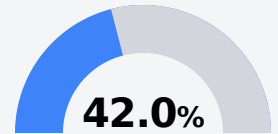

Provisional Teachers