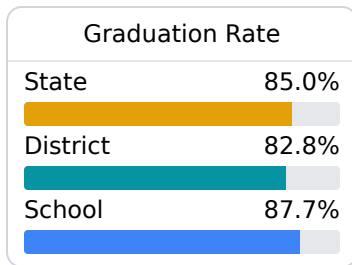

B West Lauderdale High School

Lauderdale County School District

 9916 West Lauderdale Road
Collinsville, MS 39325

 Shane Rodgers
srodgers@lauderdale.k12.ms.us

Due to the impact of COVID-19 on school closures in the 2019-20 school year and a waiver from the U.S. Department of Education, the Mississippi Department of Education (MDE) has no assessment and accountability data to report for the 2019-20 school year.