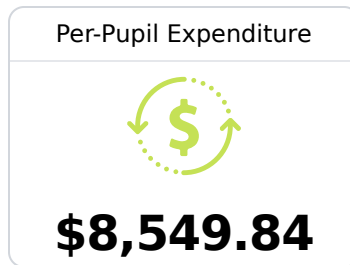

B West Lauderdale High School

Lauderdale County School District

 9916 West Lauderdale Road
Collinsville, MS 39325

 Shane Rodgers
srodgers@lauderdale.k12.ms.us

Due to the impact of COVID-19 on school closures in the 2019-20 school year and a waiver from the U.S. Department of Education, the Mississippi Department of Education (MDE) has no assessment and accountability data to report for the 2019-20 school year.