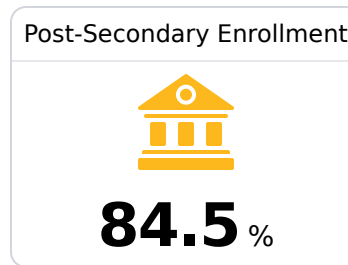

B West Lauderdale High School

Lauderdale County School District

 9916 West Lauderdale Road
Collinsville, MS 39325

 Shane Rodgers
srodgers@lauderdale.k12.ms.us

Due to the impact of COVID-19 on school closures in the 2019-20 school year and a waiver from the U.S. Department of Education, the Mississippi Department of Education (MDE) has no assessment and accountability data to report for the 2019-20 school year.