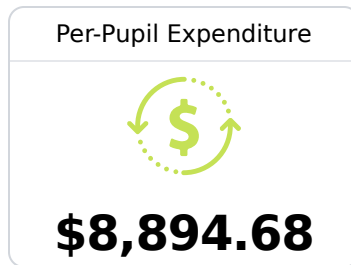

West Lauderdale Elementary School

Lauderdale County School District

10350 Highway 495
Meridian, MS 39305

Tory Shirley
tshirley@lauderdale.k12.ms.us

Due to the impact of COVID-19 on school closures in the 2019-20 school year and a waiver from the U.S. Department of Education, the Mississippi Department of Education (MDE) has no assessment and accountability data to report for the 2019-20 school year.

Graduation Rate	
State	85.0%
District	82.8%
School	N/A

Teacher Data

42.5

Teachers

100.0%

Experienced Teachers

0.0%

Provisional Teachers

99.2%

In-Field Teachers