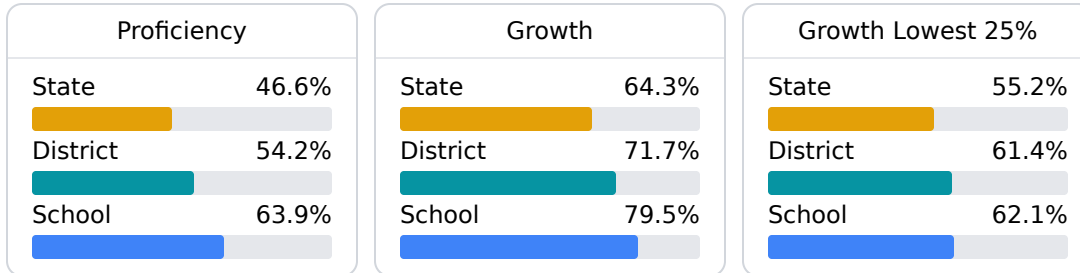

Other Measures

Other measurements of student performance that factor into the accountability grade.