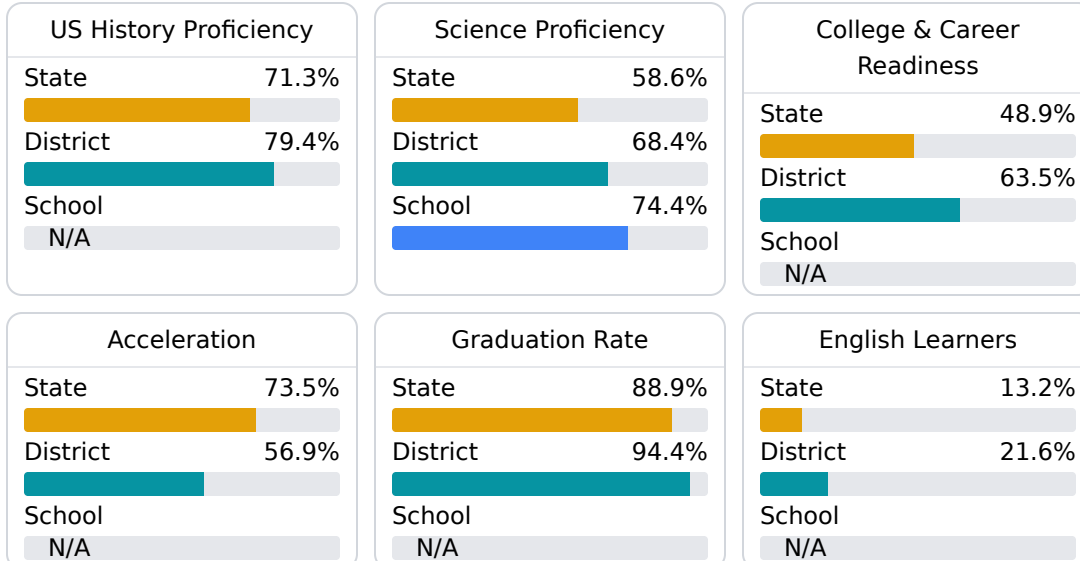

School Accountability Grade Components

Mississippi's accountability system assigns "A" through "F" letter grades for schools and districts. Grades are based on student achievement, student growth, student participation in testing, and other academic measures.

Math

Measurements of student performance on the statewide math assessment.

English

Measurements of student performance on the statewide English language arts (ELA) assessment.

Other Measures

Other measurements of student performance that factor into the accountability grade.

Teacher Data

38.6

Teachers

83.7%

Experienced Teachers

0.0%

Provisional Teachers

100.0%