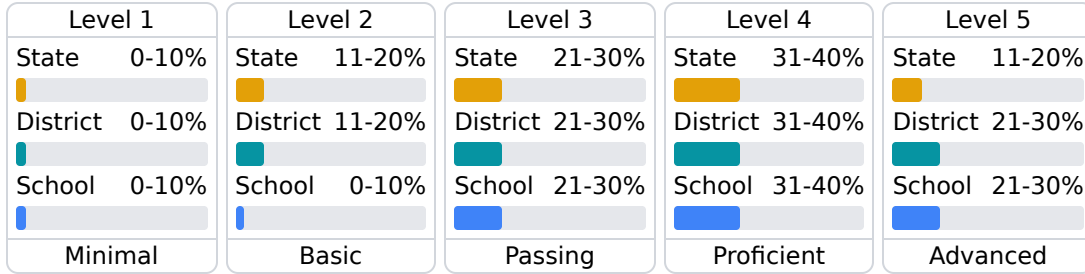

Detailed Assessment and Other Data

Student Performance

The following information shows each level of student performance on statewide assessments.

Math