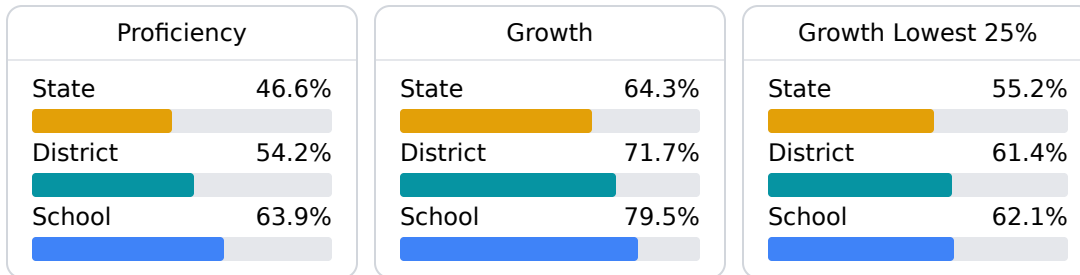

Other Measures

Other measurements of student performance that factor into the accountability grade.