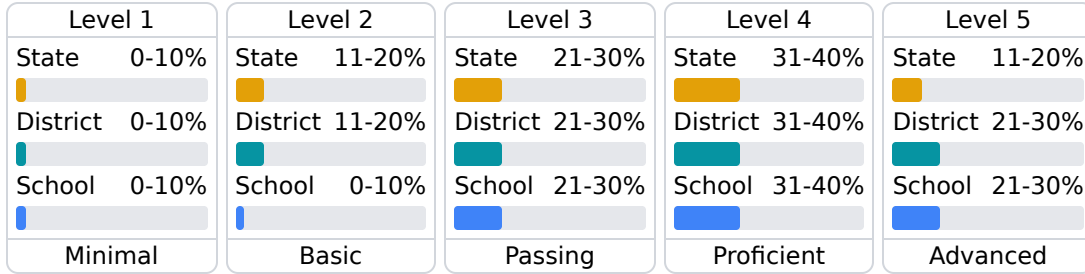

Math

Measurements of student performance on the statewide math assessment.

English

Measurements of student performance on the statewide English language arts (ELA) assessment.

Other Measures

Other measurements of student performance that factor into the accountability grade.

Teacher Data

38.6

Teachers

83.7%

Experienced Teachers

0.0%

Provisional Teachers

100.0%

In-Field Teachers

Detailed Assessment and Other Data

Student Performance

The following information shows each level of student performance on statewide assessments.

Math

English

Science

Student Assessment Participation