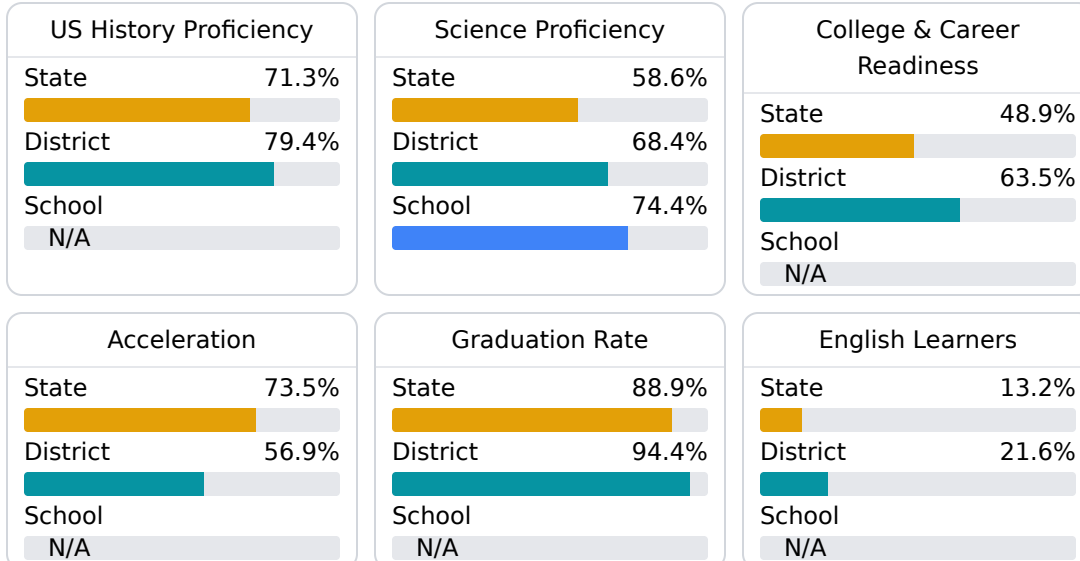

### School Accountability Grade Components

Mississippi's accountability system assigns "A" through "F" letter grades for schools and districts. Grades are based on student achievement, student growth, student participation in testing, and other academic measures.

#### Math

Measurements of student performance on the statewide math assessment.

#### English

Measurements of student performance on the statewide English language arts (ELA) assessment.

#### Other Measures

Other measurements of student performance that factor into the accountability grade.