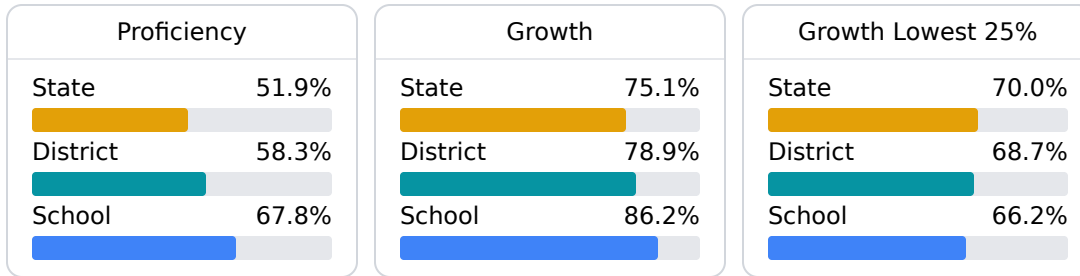

West Lauderdale Middle School

Lauderdale County School District

9916A West Lauderdale Road
Collinsville, MS 39325

Cody Killen
ckillen@lauderdale.k12.ms.us

Identified for **Additional Targeted Support and Improvement**

School Accountability Grade Components

Mississippi's accountability system assigns "A" through "F" letter grades for schools and districts. Grades are based on student achievement, student growth, student participation in testing, and other academic measures.

Math

Measurements of student performance on the statewide math assessment.

English

Measurements of student performance on the statewide English language arts (ELA) assessment.