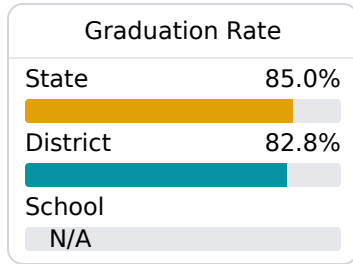

B West Lauderdale Middle School

Lauderdale County School District

9916A West Lauderdale Road
Collinsville, MS 39325

Cody Killen
ckillen@lauderdale.k12.ms.us

Identified for **Additional Targeted Support and Improvement**

Due to the impact of COVID-19 on school closures in the 2019-20 school year and a waiver from the U.S. Department of Education, the Mississippi Department of Education (MDE) has no assessment and accountability data to report for the 2019-20 school year.

Teacher Data

38.6

Teachers

95.8%

Experienced Teachers

0.0%

Provisional Teachers

95.2%

In-Field Teachers