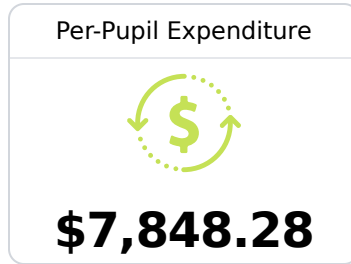

B West Lauderdale Middle School

Lauderdale County School District

9916A West Lauderdale Road
Collinsville, MS 39325

Cody Killen
ckillen@lauderdale.k12.ms.us

Identified for **Additional Targeted Support and Improvement**

Due to the impact of COVID-19 on school closures in the 2019-20 school year and a waiver from the U.S. Department of Education, the Mississippi Department of Education (MDE) has no assessment and accountability data to report for the 2019-20 school year.

Teacher Data

38.6

Teachers

95.8%

Experienced Teachers

0.0%

Provisional Teachers

95.2%

In-Field Teachers