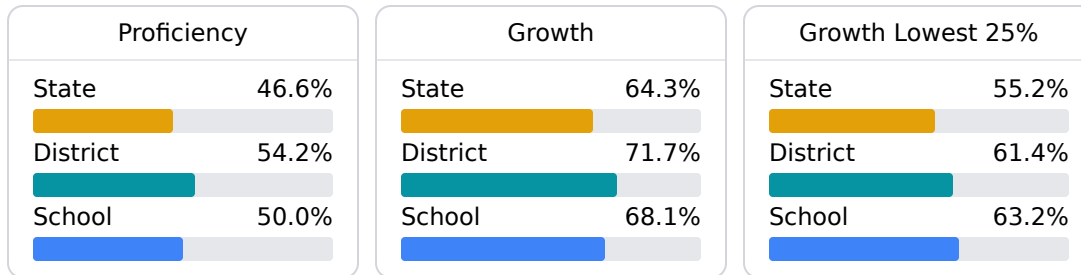

Other Measures

Other measurements of student performance that factor into the accountability grade.