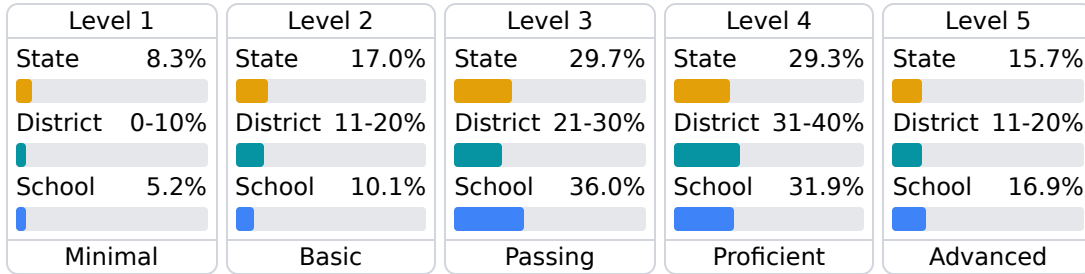

Detailed Assessment and Other Data

Student Performance

The following information shows each level of student performance on statewide assessments.

Math

English

Science

Student Assessment Participation

Discipline

Other Data

30.3%

Chronic Absenteeism

$11,289.40

Per-Pupil Expenditure