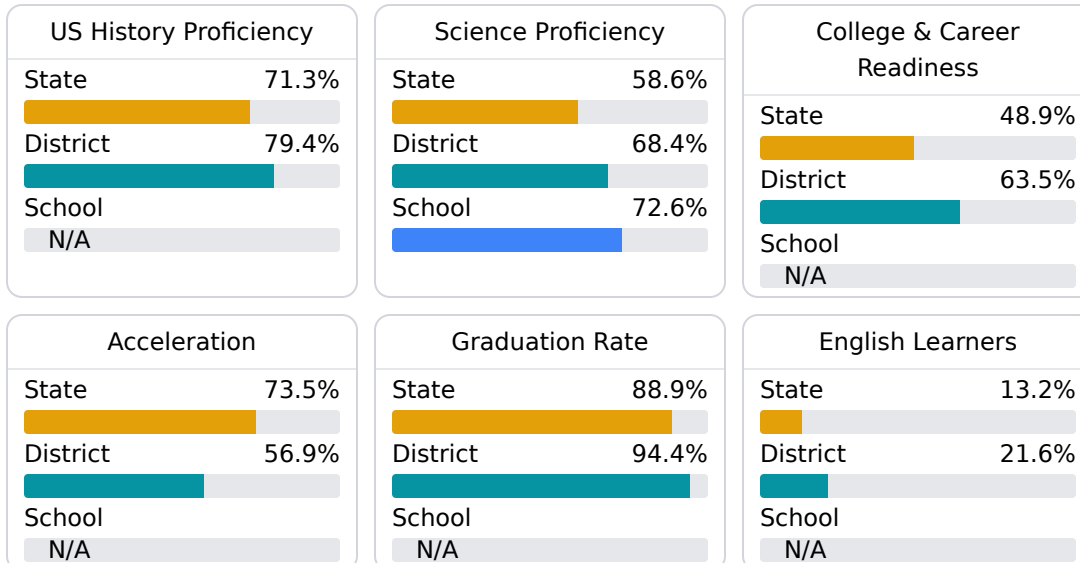

### School Accountability Grade Components

Mississippi's accountability system assigns "A" through "F" letter grades for schools and districts. Grades are based on student achievement, student growth, student participation in testing, and other academic measures.

#### Math

Measurements of student performance on the statewide math assessment.

#### English

Measurements of student performance on the statewide English language arts (ELA) assessment.

#### Other Measures

Other measurements of student performance that factor into the accountability grade.