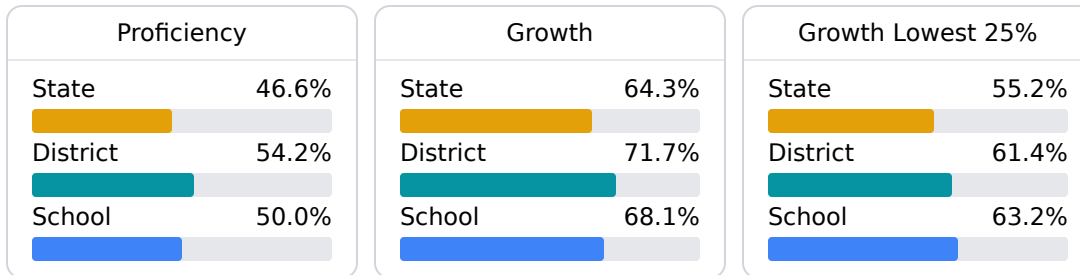

Other Measures

Other measurements of student performance that factor into the accountability grade.