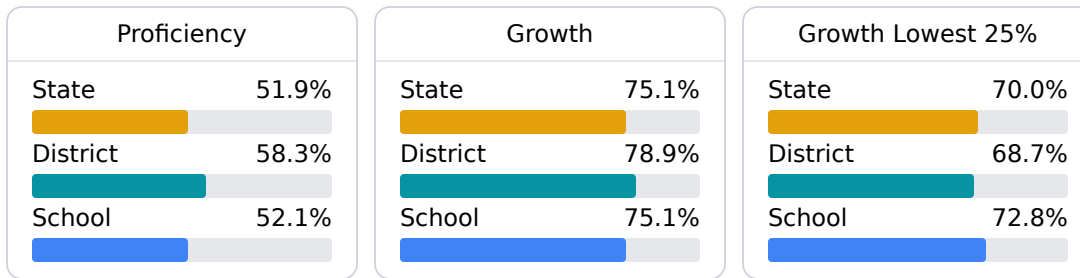

Southeast Lauderdale Middle School

Lauderdale County School District

2535 Old Highway 19 S.E.
Meridian, MS 39301

Brittney Chaney
bchaney@lauderdale.k12.ms.us

Identified for **Additional Targeted Support and Improvement**

School Accountability Grade Components

Mississippi's accountability system assigns "A" through "F" letter grades for schools and districts. Grades are based on student achievement, student growth, student participation in testing, and other academic measures.

Math

Measurements of student performance on the statewide math assessment.

English

Measurements of student performance on the statewide English language arts (ELA) assessment.