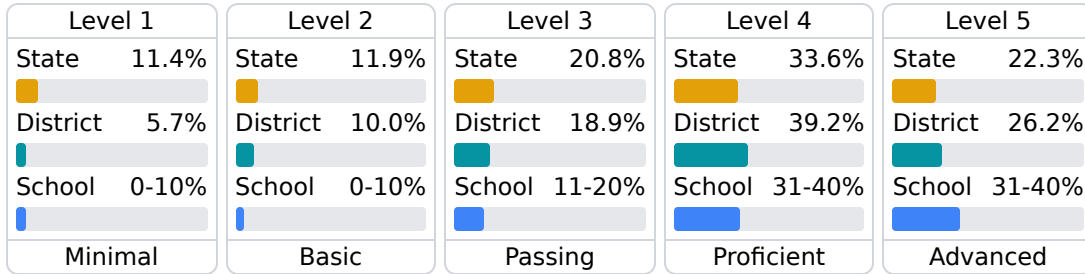

Detailed Assessment and Other Data

Student Performance

The following information shows each level of student performance on statewide assessments.

Math

English

Science

Student Assessment Participation

Discipline

Other Data

30.3%

Chronic Absenteeism

$11,289.40

Per-Pupil Expenditure