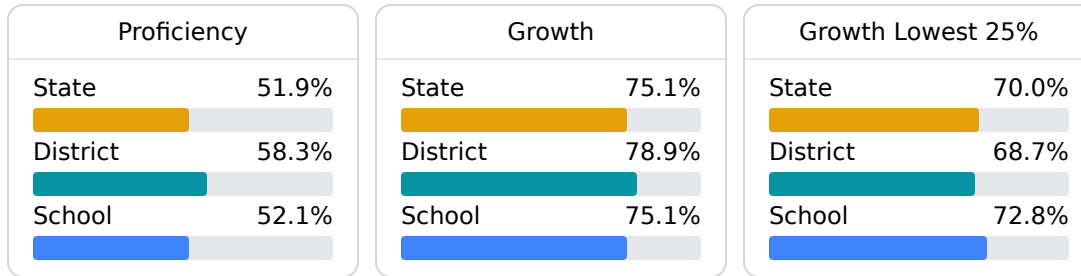

Southeast Lauderdale Middle School

Lauderdale County School District

2535 Old Highway 19 S.E.
Meridian, MS 39301

Brittney Chaney
bchaney@lauderdale.k12.ms.us

Identified for **Additional Targeted Support and Improvement**

School Accountability Grade Components

Mississippi's accountability system assigns "A" through "F" letter grades for schools and districts. Grades are based on student achievement, student growth, student participation in testing, and other academic measures.

Math

Measurements of student performance on the statewide math assessment.

English

Measurements of student performance on the statewide English language arts (ELA) assessment.