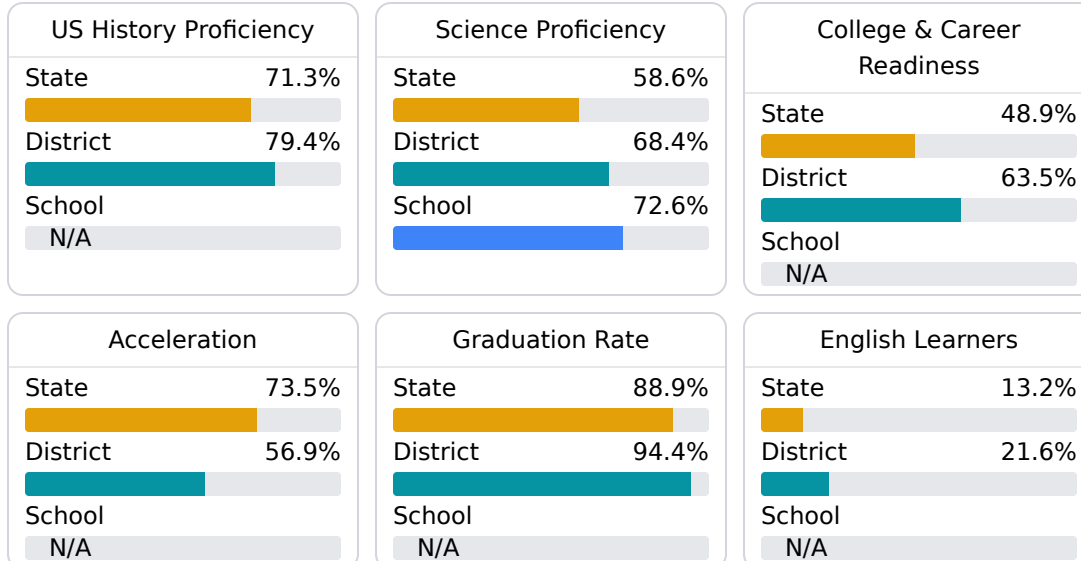

School Accountability Grade Components

Mississippi's accountability system assigns "A" through "F" letter grades for schools and districts. Grades are based on student achievement, student growth, student participation in testing, and other academic measures.

Math

Measurements of student performance on the statewide math assessment.

English

Measurements of student performance on the statewide English language arts (ELA) assessment.

Other Measures

Other measurements of student performance that factor into the accountability grade.