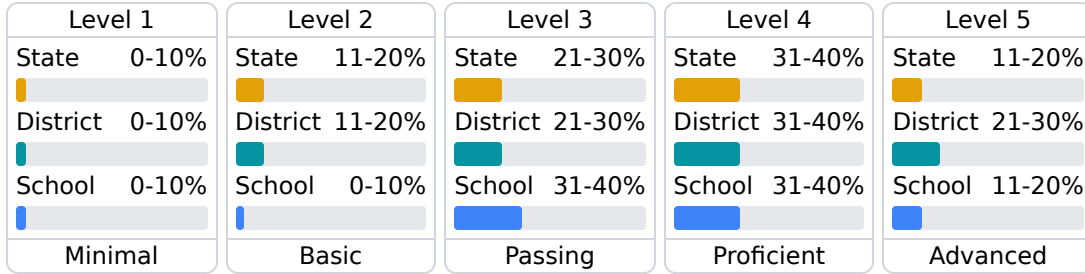

Detailed Assessment and Other Data

Student Performance

The following information shows each level of student performance on statewide assessments.

Math