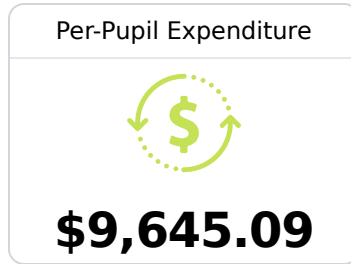

Southeast Lauderdale Middle School

Lauderdale County School District

2535 Old Highway 19 S.E.
Meridian, MS 39301

Brittney Chaney
bchaney@lauderdale.k12.ms.us

Identified for **Additional Targeted Support and Improvement**

Due to the impact of COVID-19 on school closures in the 2019-20 school year and a waiver from the U.S. Department of Education, the Mississippi Department of Education (MDE) has no assessment and accountability data to report for the 2019-20 school year.

Teacher Data

27.2

Teachers

80.6%

Experienced Teachers

3.2%

Provisional Teachers

94.0%

In-Field Teachers