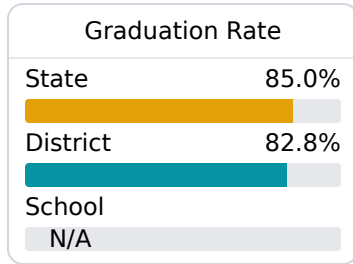

Southeast Lauderdale Middle School

Lauderdale County School District

2535 Old Highway 19 S.E.
Meridian, MS 39301

Brittney Chaney
bchaney@lauderdale.k12.ms.us

Identified for **Additional Targeted Support and Improvement**

Due to the impact of COVID-19 on school closures in the 2019-20 school year and a waiver from the U.S. Department of Education, the Mississippi Department of Education (MDE) has no assessment and accountability data to report for the 2019-20 school year.

Teacher Data

27.2

Teachers

80.6%

Experienced Teachers

3.2%

Provisional Teachers

94.0%

In-Field Teachers