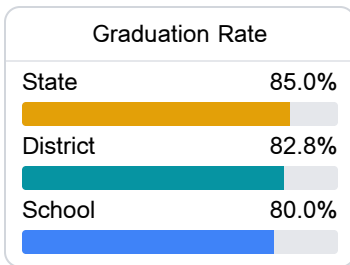

## Southeast Lauderdale High School Lauderdale County School District

 2362 Longcreek Raod  
Meridian, MS 39301

 Kameron Burnham  
kburnham@lauderdale.k12.ms.us

Due to the impact of COVID-19 on school closures in the 2019-20 school year and a waiver from the U.S. Department of Education, the Mississippi Department of Education (MDE) has no assessment and accountability data to report for the 2019-20 school year.