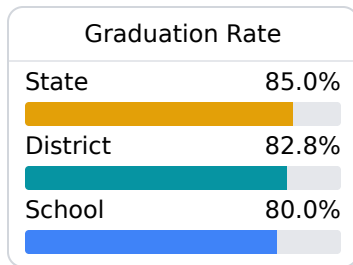

Southeast Lauderdale High School

Lauderdale County School District

2362 Longcreek Raod
Meridian, MS 39301

Kaleb Smith
kalebsmith@lauderdale.k12.ms.us

Due to the impact of COVID-19 on school closures in the 2019-20 school year and a waiver from the U.S. Department of Education, the Mississippi Department of Education (MDE) has no assessment and accountability data to report for the 2019-20 school year.