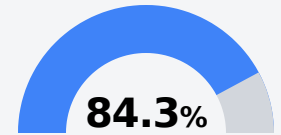

Teacher Data

30.6

Teachers

Experienced Teachers