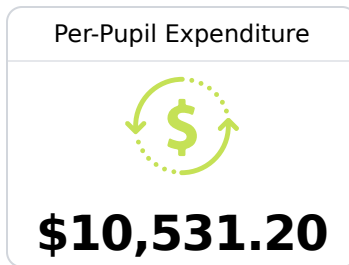

Southeast Lauderdale High School

Lauderdale County School District

2362 Longcreek Raod
Meridian, MS 39301

Kaleb Smith
kalebsmith@lauderdale.k12.ms.us

Due to the impact of COVID-19 on school closures in the 2019-20 school year and a waiver from the U.S. Department of Education, the Mississippi Department of Education (MDE) has no assessment and accountability data to report for the 2019-20 school year.