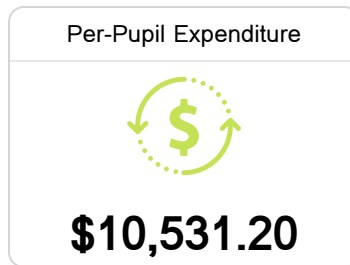

## Southeast Lauderdale High School Lauderdale County School District

 2362 Longcreek Raod  
Meridian, MS 39301

 Kameron Burnham  
kburnham@lauderdale.k12.ms.us

Due to the impact of COVID-19 on school closures in the 2019-20 school year and a waiver from the U.S. Department of Education, the Mississippi Department of Education (MDE) has no assessment and accountability data to report for the 2019-20 school year.