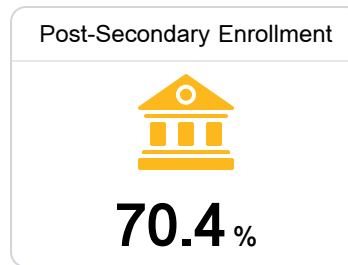

## Southeast Lauderdale High School Lauderdale County School District

 2362 Longcreek Raod  
Meridian, MS 39301

 Kameron Burnham  
kburnham@lauderdale.k12.ms.us

Due to the impact of COVID-19 on school closures in the 2019-20 school year and a waiver from the U.S. Department of Education, the Mississippi Department of Education (MDE) has no assessment and accountability data to report for the 2019-20 school year.