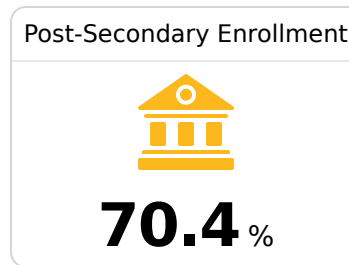

Southeast Lauderdale High School

Lauderdale County School District

2362 Longcreek Raod
Meridian, MS 39301

Kaleb Smith
kalebsmith@lauderdale.k12.ms.us

Due to the impact of COVID-19 on school closures in the 2019-20 school year and a waiver from the U.S. Department of Education, the Mississippi Department of Education (MDE) has no assessment and accountability data to report for the 2019-20 school year.