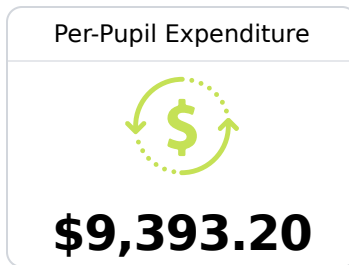

Southeast Lauderdale Elementary

Lauderdale County School District

2362 A Long Creek Road
Meridian, MS 39301

Tanya Irby
tanya@lauderdale.k12.ms.us

Due to the impact of COVID-19 on school closures in the 2019-20 school year and a waiver from the U.S. Department of Education, the Mississippi Department of Education (MDE) has no assessment and accountability data to report for the 2019-20 school year.

Graduation Rate	
State	85.0%
District	82.8%
School	N/A