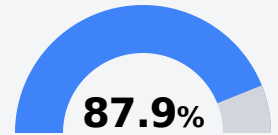

Teacher Data

35.3

Teachers

Experienced Teachers