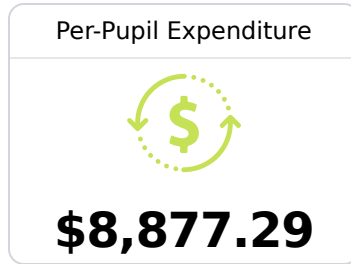

Northeast Lauderdale Middle School

Lauderdale County School District

7763 Highway 39 North
Meridian, MS 39305

Shacora Moore
smoore@lauderdale.k12.ms.us

Identified for **Additional Targeted Support and Improvement**

Due to the impact of COVID-19 on school closures in the 2019-20 school year and a waiver from the U.S. Department of Education, the Mississippi Department of Education (MDE) has no assessment and accountability data to report for the 2019-20 school year.

Teacher Data

44.5

Teachers

82.5%

Experienced Teachers

6.7%

Provisional Teachers

87.7%

In-Field Teachers