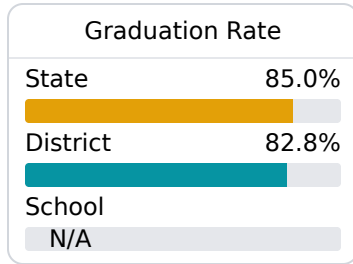

Northeast Lauderdale Middle School

Lauderdale County School District

7763 Highway 39 North
Meridian, MS 39305

Shacora Moore
smoore@lauderdale.k12.ms.us

Identified for **Additional Targeted Support and Improvement**

Due to the impact of COVID-19 on school closures in the 2019-20 school year and a waiver from the U.S. Department of Education, the Mississippi Department of Education (MDE) has no assessment and accountability data to report for the 2019-20 school year.

Teacher Data

44.5

Teachers

82.5%

Experienced Teachers

6.7%

Provisional Teachers

87.7%

In-Field Teachers