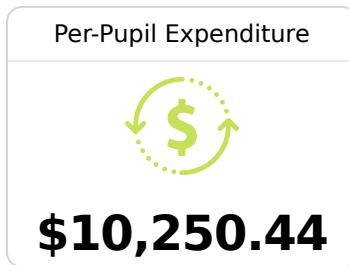

Northeast Lauderdale High School

Lauderdale County School District

702 Briarwood Road
Meridian, MS 39305

Joshua Herrington
jfherrington@lauderdale.k12.ms.us

Due to the impact of COVID-19 on school closures in the 2019-20 school year and a waiver from the U.S. Department of Education, the Mississippi Department of Education (MDE) has no assessment and accountability data to report for the 2019-20 school year.