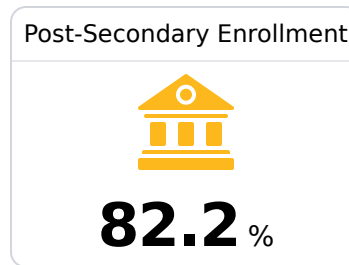

Northeast Lauderdale High School

Lauderdale County School District

702 Briarwood Road
Meridian, MS 39305

Joshua Herrington
jfherrington@lauderdale.k12.ms.us

Due to the impact of COVID-19 on school closures in the 2019-20 school year and a waiver from the U.S. Department of Education, the Mississippi Department of Education (MDE) has no assessment and accountability data to report for the 2019-20 school year.