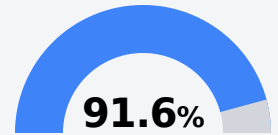

Teacher Data

46.3

Teachers

Experienced Teachers