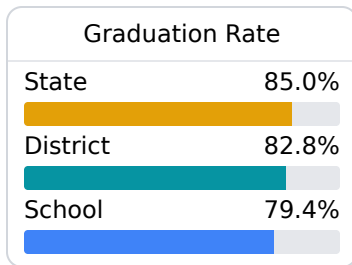

Northeast Lauderdale High School

Lauderdale County School District

702 Briarwood Road
Meridian, MS 39305

Joshua Herrington
jfherrington@lauderdale.k12.ms.us

Due to the impact of COVID-19 on school closures in the 2019-20 school year and a waiver from the U.S. Department of Education, the Mississippi Department of Education (MDE) has no assessment and accountability data to report for the 2019-20 school year.