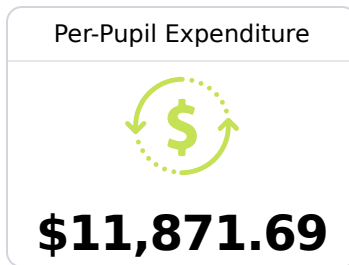

Northeast Lauderdale Elementary

Lauderdale County School District

6750 Newell Road
Meridian, MS 39305

Anita Wansley
awansley@lauderdale.k12.ms.us

Due to the impact of COVID-19 on school closures in the 2019-20 school year and a waiver from the U.S. Department of Education, the Mississippi Department of Education (MDE) has no assessment and accountability data to report for the 2019-20 school year.

Graduation Rate	
State	85.0%
District	82.8%
School	N/A

Teacher Data

53.4

Teachers

92.5%

Experienced Teachers

0.0%

Provisional Teachers

99.2%

In-Field Teachers