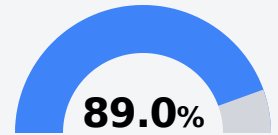

Teacher Data

23.4

Teachers

Experienced Teachers