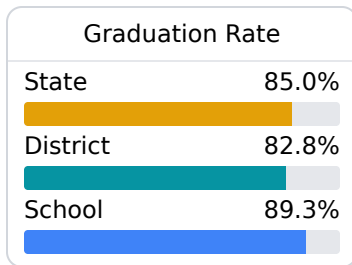

Clarkdale High School

Lauderdale County School District

7000 Highway 145
Meridian, MS 39301

Stephanie Shirley
sshirley@lauderdale.k12.ms.us

Due to the impact of COVID-19 on school closures in the 2019-20 school year and a waiver from the U.S. Department of Education, the Mississippi Department of Education (MDE) has no assessment and accountability data to report for the 2019-20 school year.