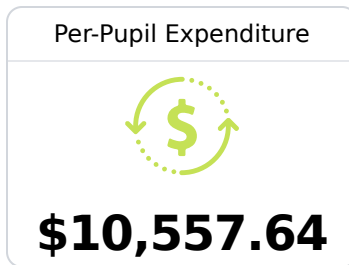

Clarkdale High School

Lauderdale County School District

7000 Highway 145
Meridian, MS 39301

Stephanie Shirley
sshirley@lauderdale.k12.ms.us

Due to the impact of COVID-19 on school closures in the 2019-20 school year and a waiver from the U.S. Department of Education, the Mississippi Department of Education (MDE) has no assessment and accountability data to report for the 2019-20 school year.