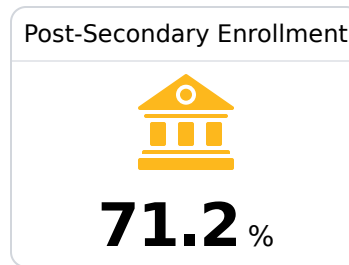

Clarkdale High School

Lauderdale County School District

7000 Highway 145
Meridian, MS 39301

Stephanie Shirley
sshirley@lauderdale.k12.ms.us

Due to the impact of COVID-19 on school closures in the 2019-20 school year and a waiver from the U.S. Department of Education, the Mississippi Department of Education (MDE) has no assessment and accountability data to report for the 2019-20 school year.