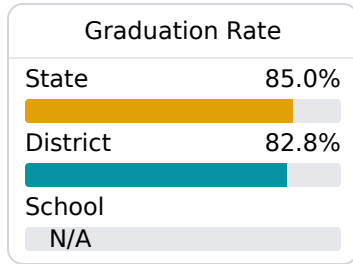

School Report Card 2019 - 2020

For more detailed information, please visit <https://msrc.mdek12.org>.

B Clarkdale Middle School Lauderdale County School District

7000 Highway 145
Meridian, MS 39301

Joe Walton
jwalton@lauderdale.k12.ms.us

Identified for **Additional Targeted Support and Improvement**

Due to the impact of COVID-19 on school closures in the 2019-20 school year and a waiver from the U.S. Department of Education, the Mississippi Department of Education (MDE) has no assessment and accountability data to report for the 2019-20 school year.

Teacher Data

22.7

Teachers

70.3%

Experienced Teachers

0.0%

Provisional Teachers

100.0%

In-Field Teachers