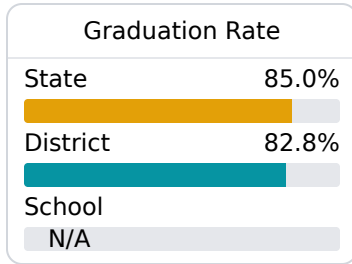

School Report Card 2019 - 2020

For more detailed information, please visit <https://msrc.mdek12.org>.

B Clarkdale Middle School Lauderdale County School District

7000 Highway 145
Meridian, MS 39301

Joe Walton
jwalton@lauderdale.k12.ms.us

Identified for **Additional Targeted Support and Improvement**

Due to the impact of COVID-19 on school closures in the 2019-20 school year and a waiver from the U.S. Department of Education, the Mississippi Department of Education (MDE) has no assessment and accountability data to report for the 2019-20 school year.

Teacher Data

22.7

Teachers

70.3%

Experienced Teachers

0.0%

Provisional Teachers

100.0%

In-Field Teachers