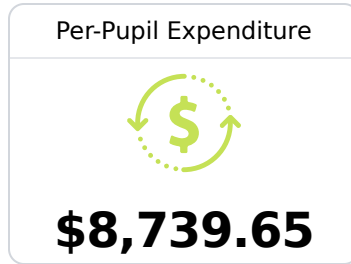

School Report Card 2019 - 2020

For more detailed information, please visit <https://msrc.mdek12.org>.

B Clarkdale Middle School Lauderdale County School District

7000 Highway 145
Meridian, MS 39301

Joe Walton
jwalton@lauderdale.k12.ms.us

Identified for **Additional Targeted Support and Improvement**

Due to the impact of COVID-19 on school closures in the 2019-20 school year and a waiver from the U.S. Department of Education, the Mississippi Department of Education (MDE) has no assessment and accountability data to report for the 2019-20 school year.

Teacher Data

22.7

Teachers

70.3%

Experienced Teachers

0.0%

Provisional Teachers

100.0%

In-Field Teachers