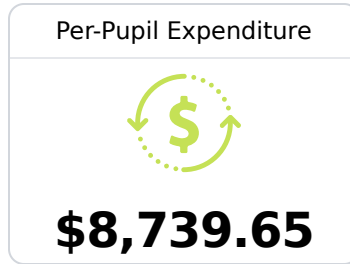

School Report Card 2019 - 2020

For more detailed information, please visit <https://msrc.mdek12.org>.

B Clarkdale Middle School Lauderdale County School District

7000 Highway 145
Meridian, MS 39301

Joe Walton
jwalton@lauderdale.k12.ms.us

Identified for **Additional Targeted Support and Improvement**

Due to the impact of COVID-19 on school closures in the 2019-20 school year and a waiver from the U.S. Department of Education, the Mississippi Department of Education (MDE) has no assessment and accountability data to report for the 2019-20 school year.

Teacher Data

22.7

Teachers

70.3%

Experienced Teachers

0.0%

Provisional Teachers

100.0%

In-Field Teachers