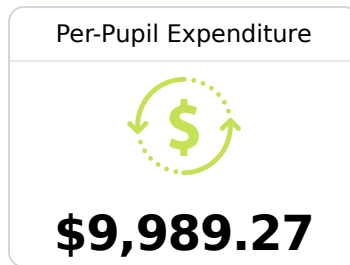

A Clarkdale Elementary School

Lauderdale County School District

7000 Highway 145
Meridian, MS 39031

Brian Jordan
bjordan@lauderdale.k12.ms.us

Due to the impact of COVID-19 on school closures in the 2019-20 school year and a waiver from the U.S. Department of Education, the Mississippi Department of Education (MDE) has no assessment and accountability data to report for the 2019-20 school year.

Graduation Rate	
State	85.0%
District	82.8%
School	N/A

Teacher Data

26.6

Teachers

96.2%

Experienced Teachers

0.0%

Provisional Teachers

99.4%

In-Field Teachers