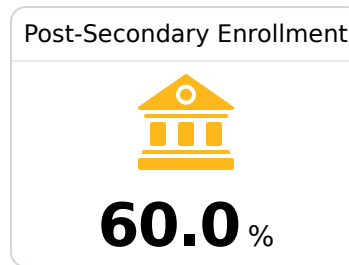

## Lumberton High School

Lamar County School District

7920 US Highway 11  
Lumberton, MS 39455

Bryan Giles  
[bryan.giles@lamarcountyschools.org](mailto:bryan.giles@lamarcountyschools.org)

Due to the impact of COVID-19 on school closures in the 2019-20 school year and a waiver from the U.S. Department of Education, the Mississippi Department of Education (MDE) has no assessment and accountability data to report for the 2019-20 school year.