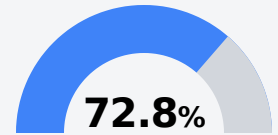

Teacher Data

17.4

Teachers

Experienced Teachers