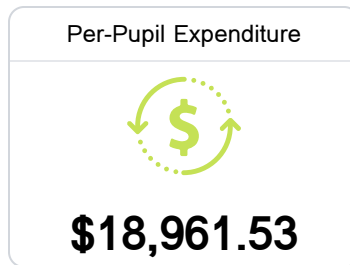

Lumberton High School

Lamar County School District

7920 US Highway 11
Lumberton, MS 39455

Bryan Giles
bryan.giles@lamarcountyschools.org

Due to the impact of COVID-19 on school closures in the 2019-20 school year and a waiver from the U.S. Department of Education, the Mississippi Department of Education (MDE) has no assessment and accountability data to report for the 2019-20 school year.