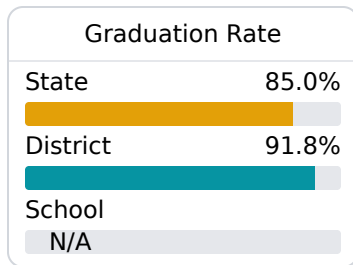

Lumberton High School

Lamar County School District

7920 US Highway 11
Lumberton, MS 39455

Bryan Giles
bryan.giles@lamarcountyschools.org

Due to the impact of COVID-19 on school closures in the 2019-20 school year and a waiver from the U.S. Department of Education, the Mississippi Department of Education (MDE) has no assessment and accountability data to report for the 2019-20 school year.