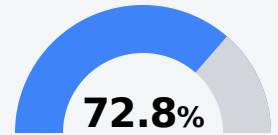

Teacher Data

17.4

Teachers

Experienced Teachers