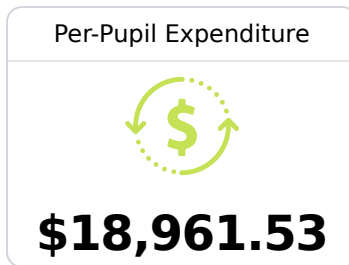

Lumberton High School

Lamar County School District

7920 US Highway 11
Lumberton, MS 39455

Bryan Giles
bryan.giles@lamarcountyschools.org

Due to the impact of COVID-19 on school closures in the 2019-20 school year and a waiver from the U.S. Department of Education, the Mississippi Department of Education (MDE) has no assessment and accountability data to report for the 2019-20 school year.