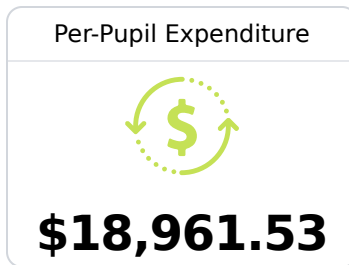

## Lumberton High School

Lamar County School District

7920 US Highway 11  
Lumberton, MS 39455

Bryan Giles  
[bryan.giles@lamarcountyschools.org](mailto:bryan.giles@lamarcountyschools.org)

Due to the impact of COVID-19 on school closures in the 2019-20 school year and a waiver from the U.S. Department of Education, the Mississippi Department of Education (MDE) has no assessment and accountability data to report for the 2019-20 school year.