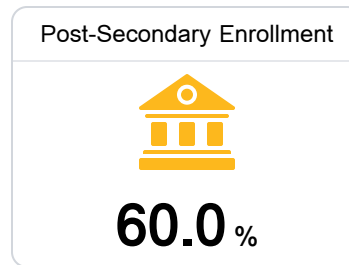

Lumberton High School

Lamar County School District

7920 US Highway 11
Lumberton, MS 39455

Bryan Giles
bryan.giles@lamarcountyschools.org

Due to the impact of COVID-19 on school closures in the 2019-20 school year and a waiver from the U.S. Department of Education, the Mississippi Department of Education (MDE) has no assessment and accountability data to report for the 2019-20 school year.