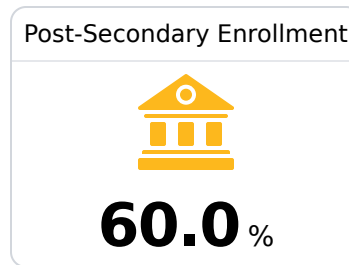

Lumberton High School

Lamar County School District

7920 US Highway 11
Lumberton, MS 39455

Bryan Giles
bryan.giles@lamarcountyschools.org

Due to the impact of COVID-19 on school closures in the 2019-20 school year and a waiver from the U.S. Department of Education, the Mississippi Department of Education (MDE) has no assessment and accountability data to report for the 2019-20 school year.