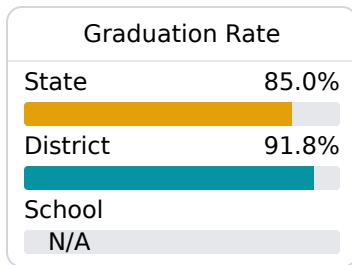

## Lumberton High School

Lamar County School District

7920 US Highway 11  
Lumberton, MS 39455

Bryan Giles  
[bryan.giles@lamarcountyschools.org](mailto:bryan.giles@lamarcountyschools.org)

Due to the impact of COVID-19 on school closures in the 2019-20 school year and a waiver from the U.S. Department of Education, the Mississippi Department of Education (MDE) has no assessment and accountability data to report for the 2019-20 school year.