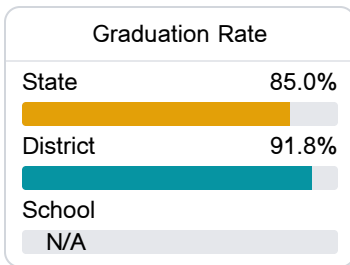

Lumberton High School

Lamar County School District

7920 US Highway 11
Lumberton, MS 39455

Bryan Giles
bryan.giles@lamarcountyschools.org

Due to the impact of COVID-19 on school closures in the 2019-20 school year and a waiver from the U.S. Department of Education, the Mississippi Department of Education (MDE) has no assessment and accountability data to report for the 2019-20 school year.