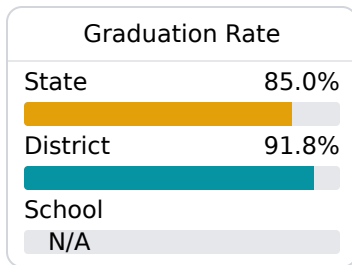

D Lumberton Middle School Lamar County School District

7918 US Highway 11
Lumberton, MS 39455

Charles D. Morgan
david.morgan@lamarcountyschools.org

Due to the impact of COVID-19 on school closures in the 2019-20 school year and a waiver from the U.S. Department of Education, the Mississippi Department of Education (MDE) has no assessment and accountability data to report for the 2019-20 school year.