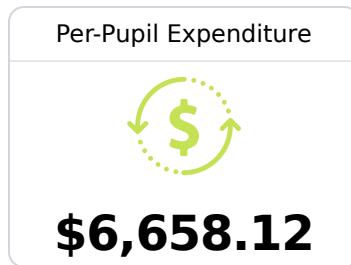

Lumberton Middle School Lamar County School District

 7918 US Highway 11
Lumberton, MS 39455

 Charles D. Morgan
david.morgan@lamarcountyschools.org

Due to the impact of COVID-19 on school closures in the 2019-20 school year and a waiver from the U.S. Department of Education, the Mississippi Department of Education (MDE) has no assessment and accountability data to report for the 2019-20 school year.