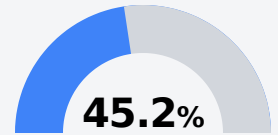

Teacher Data

11.6

Teachers

Experienced Teachers