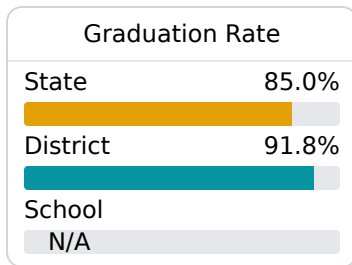

Lumberton Middle School Lamar County School District

 7918 US Highway 11
Lumberton, MS 39455

 Charles D. Morgan
david.morgan@lamarcountyschools.org

Due to the impact of COVID-19 on school closures in the 2019-20 school year and a waiver from the U.S. Department of Education, the Mississippi Department of Education (MDE) has no assessment and accountability data to report for the 2019-20 school year.