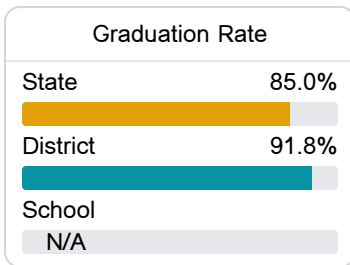

Lumberton Middle School

Lamar County School District

7918 US Highway 11
Lumberton, MS 39455

Charles D. Morgan
david.morgan@lamarcountyschools.org

Due to the impact of COVID-19 on school closures in the 2019-20 school year and a waiver from the U.S. Department of Education, the Mississippi Department of Education (MDE) has no assessment and accountability data to report for the 2019-20 school year.