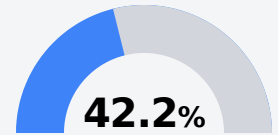

Teacher Data

20.9

Teachers

Experienced Teachers