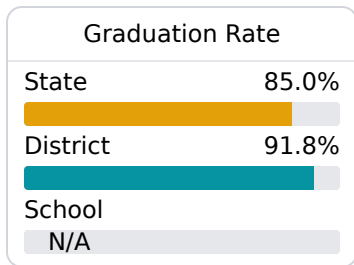

D Lumberton Elementary

Lamar County School District

7922 US Highway 11 S
Lumberton, MS 39455

Jennifer Clark
jennifer.clark@lamarcountyschools.org

Due to the impact of COVID-19 on school closures in the 2019-20 school year and a waiver from the U.S. Department of Education, the Mississippi Department of Education (MDE) has no assessment and accountability data to report for the 2019-20 school year.