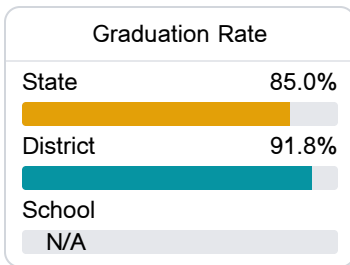

D Lumberton Elementary

Lamar County School District

7922 US Highway 11 S
Lumberton, MS 39455

Jennifer Clark
jennifer.clark@lamarcountyschools.org

Due to the impact of COVID-19 on school closures in the 2019-20 school year and a waiver from the U.S. Department of Education, the Mississippi Department of Education (MDE) has no assessment and accountability data to report for the 2019-20 school year.

Teacher Data

20.9

Teachers

42.2%

Experienced Teachers

4.3%

Provisional Teachers

100.0%

In-Field Teachers