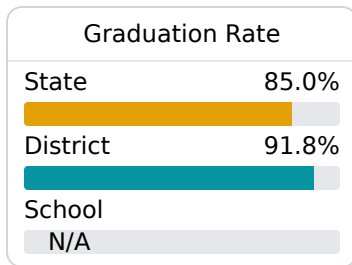

D Lumberton Elementary

Lamar County School District

 7922 US Highway 11 S
Lumberton, MS 39455

 Jennifer Clark
jennifer.clark@lamarcountyschools.org

Due to the impact of COVID-19 on school closures in the 2019-20 school year and a waiver from the U.S. Department of Education, the Mississippi Department of Education (MDE) has no assessment and accountability data to report for the 2019-20 school year.