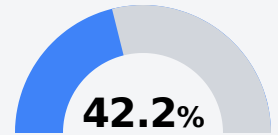

Teacher Data

20.9

Teachers

Experienced Teachers