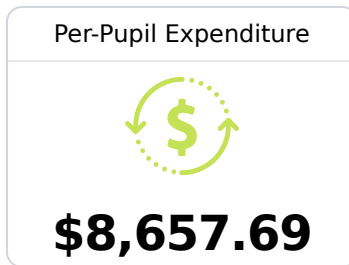

B Purvis Upper Elementary

Lamar County School District

310 Mitchell
Purvis, MS 39475

Jennifer Moore
jennifer.moore@lamarcountyschools.org

Due to the impact of COVID-19 on school closures in the 2019-20 school year and a waiver from the U.S. Department of Education, the Mississippi Department of Education (MDE) has no assessment and accountability data to report for the 2019-20 school year.

Graduation Rate	
State	85.0%
District	91.8%
School	N/A

Teacher Data

28.3

Teachers

82.4%

Experienced Teachers

0.0%

Provisional Teachers

98.8%

In-Field Teachers