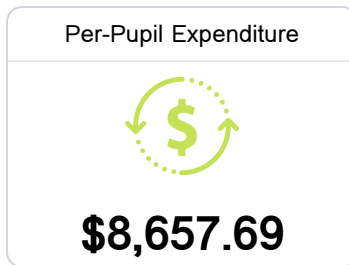

B Purvis Upper Elementary

Lamar County School District

310 Mitchell
Purvis, MS 39475

JENNIFER MOORE
jennifer.moore@lamarcountyschools.org

Due to the impact of COVID-19 on school closures in the 2019-20 school year and a waiver from the U.S. Department of Education, the Mississippi Department of Education (MDE) has no assessment and accountability data to report for the 2019-20 school year.

Graduation Rate	
State	85.0%
District	91.8%
School	N/A

Teacher Data

28.3

Teachers

82.4%

Experienced Teachers

0.0%

Provisional Teachers

98.8%

In-Field Teachers