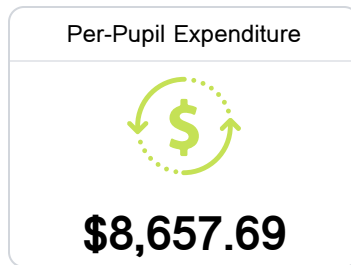

B Purvis Upper Elementary

Lamar County School District

310 Mitchell
Purvis, MS 39475

Jennifer Moore
jennifer.moore@lamarcountyschools.org

Due to the impact of COVID-19 on school closures in the 2019-20 school year and a waiver from the U.S. Department of Education, the Mississippi Department of Education (MDE) has no assessment and accountability data to report for the 2019-20 school year.

Graduation Rate	
State	85.0%
District	91.8%
School	N/A

Teacher Data

28.3

Teachers

82.4%

Experienced Teachers

0.0%

Provisional Teachers

98.8%

In-Field Teachers