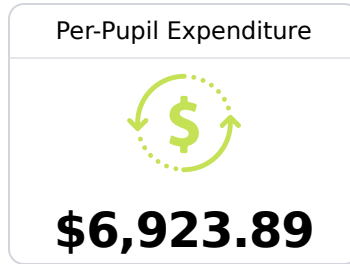

B Purvis Middle School Lamar County School District

213 School Street
Purvis, MS 39475

Brandi Twillie
brandi.twillie@lamarcountyschools.org

Identified for **Additional Targeted Support and Improvement**

Due to the impact of COVID-19 on school closures in the 2019-20 school year and a waiver from the U.S. Department of Education, the Mississippi Department of Education (MDE) has no assessment and accountability data to report for the 2019-20 school year.

Teacher Data

27.5

Teachers

74.7%

Experienced Teachers

0.0%

Provisional Teachers

100.0%

In-Field Teachers