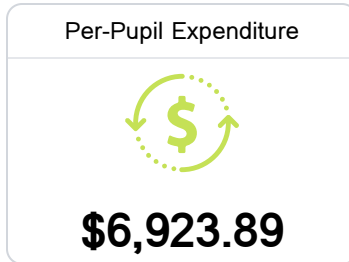

Purvis Middle School

Lamar County School District

213 School Street
Purvis, MS 39475

Brandi Twillie
brandi.twillie@lamarcountyschools.org

Identified for **Additional Targeted Support and Improvement**

Due to the impact of COVID-19 on school closures in the 2019-20 school year and a waiver from the U.S. Department of Education, the Mississippi Department of Education (MDE) has no assessment and accountability data to report for the 2019-20 school year.

Teacher Data

27.5

Teachers

74.7%

Experienced Teachers

0.0%

Provisional Teachers

100.0%

In-Field Teachers