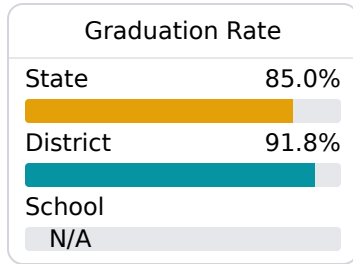

B Purvis Middle School Lamar County School District

213 School Street
Purvis, MS 39475

Brandi Twillie
brandi.twillie@lamarcountyschools.org

Identified for **Additional Targeted Support and Improvement**

Due to the impact of COVID-19 on school closures in the 2019-20 school year and a waiver from the U.S. Department of Education, the Mississippi Department of Education (MDE) has no assessment and accountability data to report for the 2019-20 school year.

Teacher Data

27.5

Teachers

74.7%

Experienced Teachers

0.0%

Provisional Teachers

100.0%

In-Field Teachers