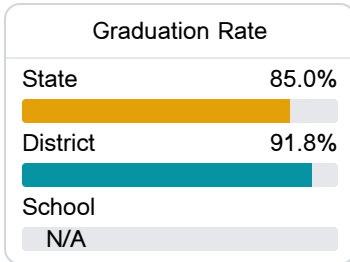

Purvis Middle School

Lamar County School District

213 School Street
Purvis, MS 39475

Brandi Twillie
brandi.twillie@lamarcountyschools.org

Identified for **Additional Targeted Support and Improvement**

Due to the impact of COVID-19 on school closures in the 2019-20 school year and a waiver from the U.S. Department of Education, the Mississippi Department of Education (MDE) has no assessment and accountability data to report for the 2019-20 school year.

Teacher Data

27.5

Teachers

74.7%

Experienced Teachers

0.0%

Provisional Teachers

100.0%

In-Field Teachers