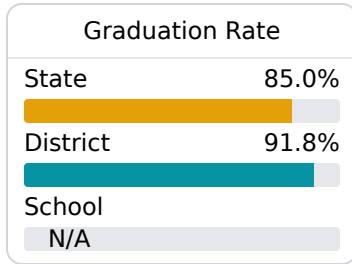

A Oak Grove Middle School

Lamar County School District

2543 Old Hwy.24
Hattiesburg, MS 39402

David Morgan
david.morgan@lamarcountyschools.org

Identified for **Additional Targeted Support and Improvement**

Due to the impact of COVID-19 on school closures in the 2019-20 school year and a waiver from the U.S. Department of Education, the Mississippi Department of Education (MDE) has no assessment and accountability data to report for the 2019-20 school year.

Teacher Data

84.5

Teachers

71.3%

Experienced Teachers

0.9%

Provisional Teachers

99.7%

In-Field Teachers