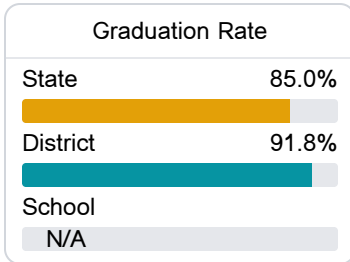

School Report Card 2019 - 2020

For more detailed information, please visit <https://msrc.mdek12.org>.

Oak Grove Middle School

Lamar County School District

2543 Old Hwy.24
Hattiesburg, MS 39402

David Morgan
david.morgan@lamarcountyschools.org

Identified for **Additional Targeted Support and Improvement**

Due to the impact of COVID-19 on school closures in the 2019-20 school year and a waiver from the U.S. Department of Education, the Mississippi Department of Education (MDE) has no assessment and accountability data to report for the 2019-20 school year.

Teacher Data

84.5

Teachers

71.3%

Experienced Teachers

0.9%

Provisional Teachers

99.7%

In-Field Teachers