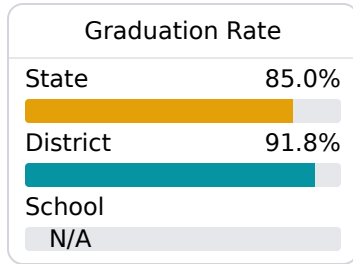

A Oak Grove Middle School

Lamar County School District

2543 Old Hwy.24
Hattiesburg, MS 39402

David Morgan
david.morgan@lamarcountyschools.org

Identified for **Additional Targeted Support and Improvement**

Due to the impact of COVID-19 on school closures in the 2019-20 school year and a waiver from the U.S. Department of Education, the Mississippi Department of Education (MDE) has no assessment and accountability data to report for the 2019-20 school year.

Teacher Data

84.5

Teachers

71.3%

Experienced Teachers

0.9%

Provisional Teachers

99.7%

In-Field Teachers