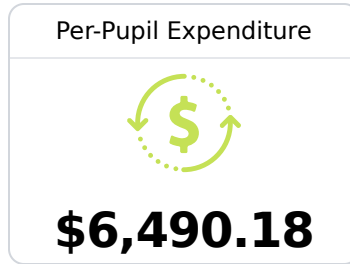

Due to the impact of COVID-19 on school closures in the 2019-20 school year and a waiver from the U.S. Department of Education, the Mississippi Department of Education (MDE) has no assessment and accountability data to report for the 2019-20 school year.