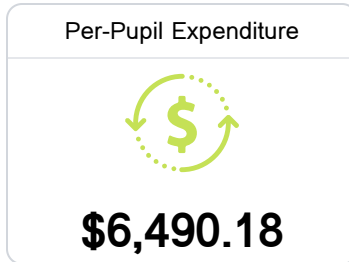

School Report Card 2019 - 2020

For more detailed information, please visit <https://msrc.mdek12.org>.

Oak Grove Middle School

Lamar County School District

2543 Old Hwy.24
Hattiesburg, MS 39402

David Morgan
david.morgan@lamarcountyschools.org

Identified for **Additional Targeted Support and Improvement**

Due to the impact of COVID-19 on school closures in the 2019-20 school year and a waiver from the U.S. Department of Education, the Mississippi Department of Education (MDE) has no assessment and accountability data to report for the 2019-20 school year.

Teacher Data

84.5

Teachers

71.3%

Experienced Teachers

0.9%

Provisional Teachers

99.7%

In-Field Teachers