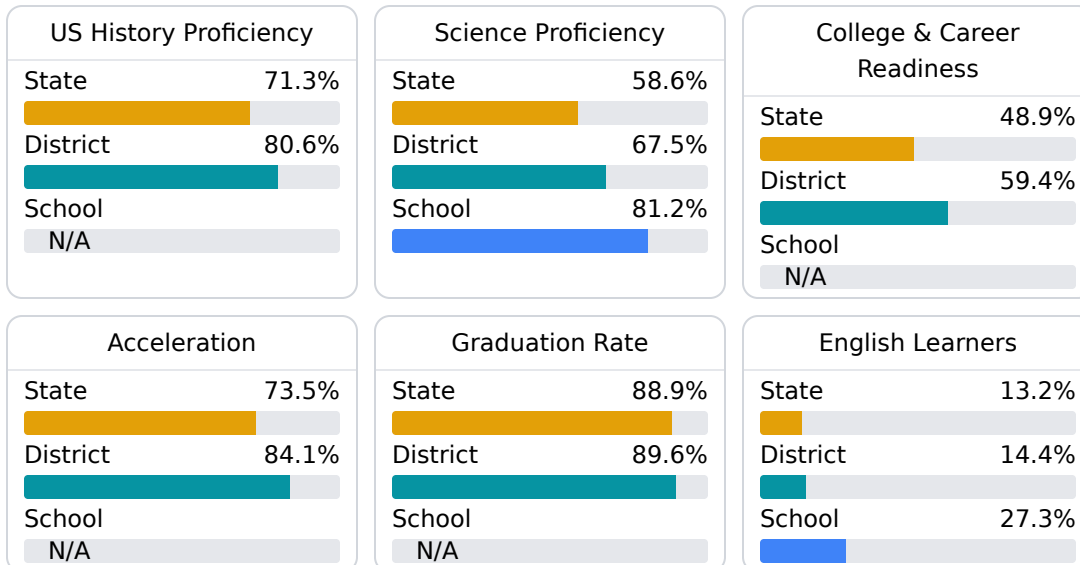

### School Accountability Grade Components

Mississippi's accountability system assigns "A" through "F" letter grades for schools and districts. Grades are based on student achievement, student growth, student participation in testing, and other academic measures.

#### Math

Measurements of student performance on the statewide math assessment.

#### English

Measurements of student performance on the statewide English language arts (ELA) assessment.

#### Other Measures

Other measurements of student performance that factor into the accountability grade.