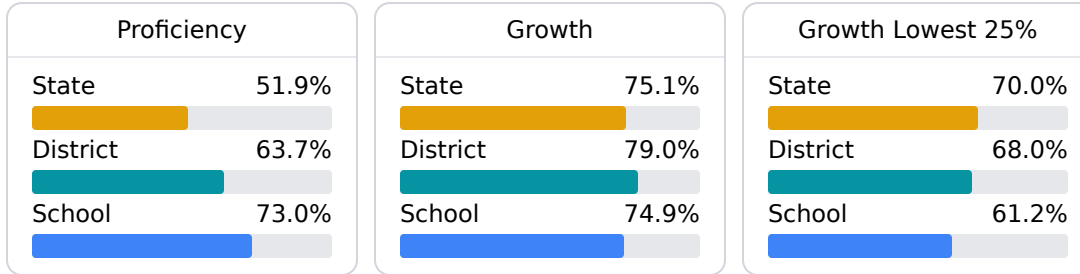

A Sumrall Elementary School

Lamar County School District

198 Todd Rd.
Sumrall, MS 39482

Mary Elizabeth Mauldin
liz.mauldin@lamarcountyschools.org

School Accountability Grade Components

Mississippi's accountability system assigns "A" through "F" letter grades for schools and districts. Grades are based on student achievement, student growth, student participation in testing, and other academic measures.

Math

Measurements of student performance on the statewide math assessment.

English

Measurements of student performance on the statewide English language arts (ELA) assessment.