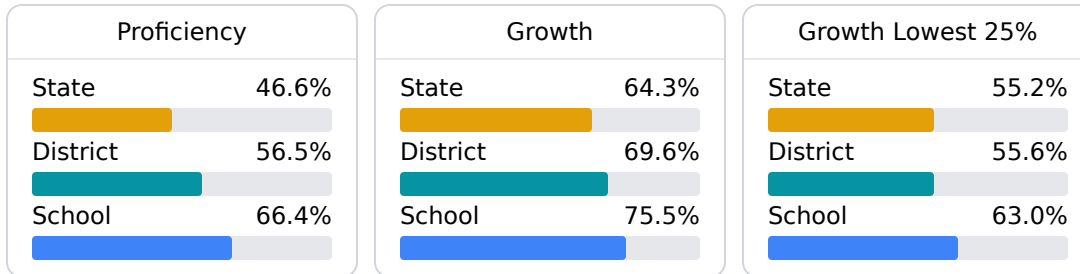

Other Measures

Other measurements of student performance that factor into the accountability grade.