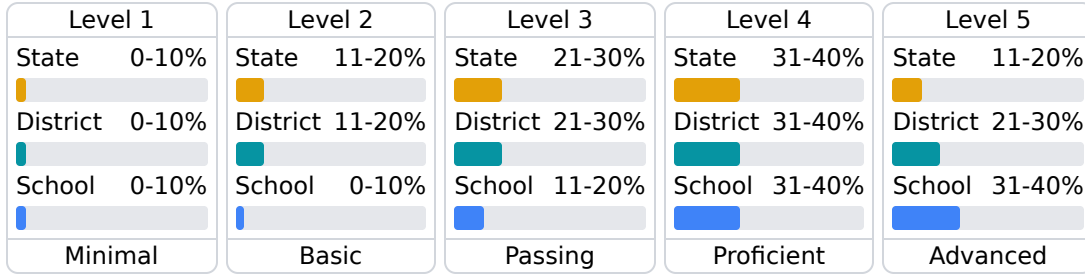

Detailed Assessment and Other Data

Student Performance

The following information shows each level of student performance on statewide assessments.

Math