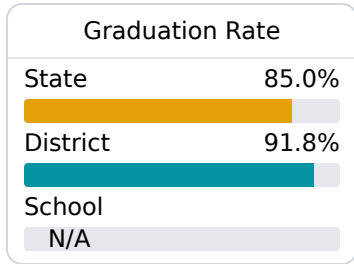

School Report Card 2019 - 2020

For more detailed information, please visit <https://msrc.mdek12.org>.

A Sumrall Elementary School Lamar County School District

198 Todd Rd.
Sumrall, MS 39482

Mary Elizabeth Mauldin
liz.mauldin@lamarcountyschools.org

Identified for **Additional Targeted Support and Improvement**

Due to the impact of COVID-19 on school closures in the 2019-20 school year and a waiver from the U.S. Department of Education, the Mississippi Department of Education (MDE) has no assessment and accountability data to report for the 2019-20 school year.

Teacher Data

61.3

Teachers

95.1%

Experienced Teachers

0.0%

Provisional Teachers

100.0%

In-Field Teachers