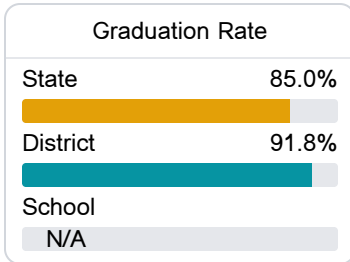

School Report Card 2019 - 2020

For more detailed information, please visit <https://msrc.mdek12.org>.

Sumrall Elementary School

Lamar County School District

198 Todd Rd.
Sumrall, MS 39482

Mary Elizabeth Mauldin
liz.mauldin@lamarcountyschools.org

Identified for **Additional Targeted Support and Improvement**

Due to the impact of COVID-19 on school closures in the 2019-20 school year and a waiver from the U.S. Department of Education, the Mississippi Department of Education (MDE) has no assessment and accountability data to report for the 2019-20 school year.

Teacher Data

61.3

Teachers

95.1%

Experienced Teachers

0.0%

Provisional Teachers

100.0%

In-Field Teachers