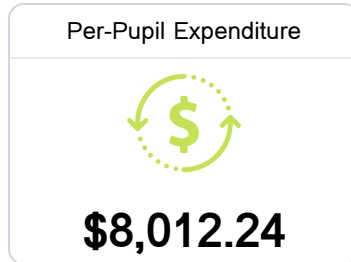

School Report Card 2019 - 2020

For more detailed information, please visit <https://msrc.mdek12.org>.

Sumrall Elementary School

Lamar County School District

198 Todd Rd.
Sumrall, MS 39482

Mary Elizabeth Mauldin
liz.mauldin@lamarcountyschools.org

Identified for **Additional Targeted Support and Improvement**

Due to the impact of COVID-19 on school closures in the 2019-20 school year and a waiver from the U.S. Department of Education, the Mississippi Department of Education (MDE) has no assessment and accountability data to report for the 2019-20 school year.

Teacher Data

61.3

Teachers

95.1%

Experienced Teachers

0.0%

Provisional Teachers

100.0%

In-Field Teachers