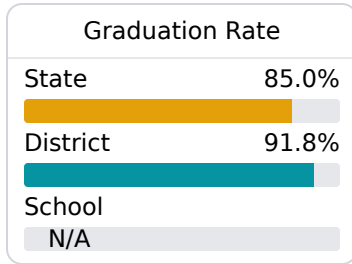

School Report Card 2019 - 2020

For more detailed information, please visit <https://msrc.mdek12.org>.

A Sumrall Elementary School

Lamar County School District

198 Todd Rd.
Sumrall, MS 39482

Mary Elizabeth Mauldin
liz.mauldin@lamarcountyschools.org

Identified for **Additional Targeted Support and Improvement**

Due to the impact of COVID-19 on school closures in the 2019-20 school year and a waiver from the U.S. Department of Education, the Mississippi Department of Education (MDE) has no assessment and accountability data to report for the 2019-20 school year.

Teacher Data

61.3

Teachers

95.1%

Experienced Teachers

0.0%

Provisional Teachers

100.0%

In-Field Teachers