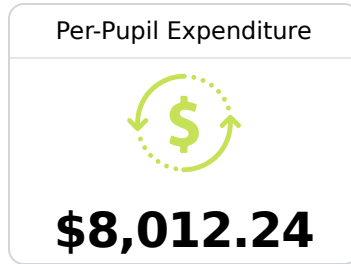

## **A** Sumrall Elementary School Lamar County School District

198 Todd Rd.  
Sumrall, MS 39482

Mary Elizabeth Mauldin  
liz.mauldin@lamarcountyschools.org

Identified for **Additional Targeted Support and Improvement**