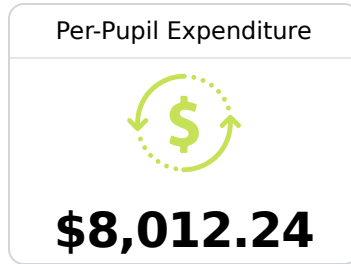

School Report Card 2019 - 2020

For more detailed information, please visit <https://msrc.mdek12.org>.

A Sumrall Elementary School

Lamar County School District

198 Todd Rd.
Sumrall, MS 39482

Mary Elizabeth Mauldin
liz.mauldin@lamarcountyschools.org

Identified for **Additional Targeted Support and Improvement**

Due to the impact of COVID-19 on school closures in the 2019-20 school year and a waiver from the U.S. Department of Education, the Mississippi Department of Education (MDE) has no assessment and accountability data to report for the 2019-20 school year.

Teacher Data

61.3

Teachers

95.1%

Experienced Teachers

0.0%

Provisional Teachers

100.0%

In-Field Teachers