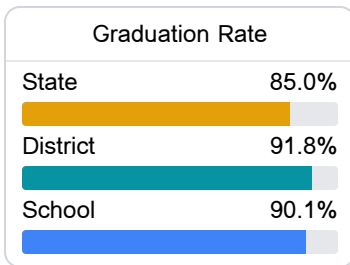

Sumrall High School

Lamar County School District

198 Center Avenue
Sumrall, MS 39482

Matt Thomas
matt.thomas@lamarcountyschools.org

Due to the impact of COVID-19 on school closures in the 2019-20 school year and a waiver from the U.S. Department of Education, the Mississippi Department of Education (MDE) has no assessment and accountability data to report for the 2019-20 school year.