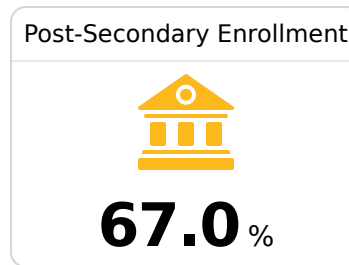

B Sumrall High School Lamar County School District

 198 Center Avenue
Sumrall, MS 39482

 Matt Thomas
matt.thomas@lamarcountyschools.org

Due to the impact of COVID-19 on school closures in the 2019-20 school year and a waiver from the U.S. Department of Education, the Mississippi Department of Education (MDE) has no assessment and accountability data to report for the 2019-20 school year.