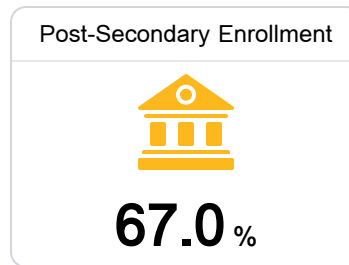

Sumrall High School

Lamar County School District

198 Center Avenue
Sumrall, MS 39482

Matt Thomas
matt.thomas@lamarcountyschools.org

Due to the impact of COVID-19 on school closures in the 2019-20 school year and a waiver from the U.S. Department of Education, the Mississippi Department of Education (MDE) has no assessment and accountability data to report for the 2019-20 school year.