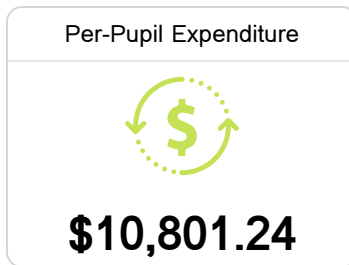

Sumrall High School

Lamar County School District

198 Center Avenue
Sumrall, MS 39482

Matt Thomas
matt.thomas@lamarcountyschools.org

Due to the impact of COVID-19 on school closures in the 2019-20 school year and a waiver from the U.S. Department of Education, the Mississippi Department of Education (MDE) has no assessment and accountability data to report for the 2019-20 school year.