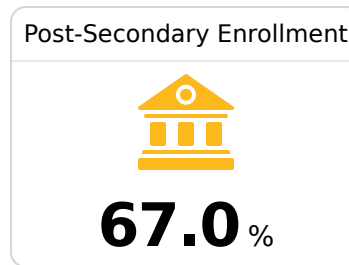

## **B** Sumrall High School Lamar County School District

 198 Center Avenue  
Sumrall, MS 39482

 Matt Thomas  
[matt.thomas@lamarcountyschools.org](mailto:matt.thomas@lamarcountyschools.org)

Due to the impact of COVID-19 on school closures in the 2019-20 school year and a waiver from the U.S. Department of Education, the Mississippi Department of Education (MDE) has no assessment and accountability data to report for the 2019-20 school year.