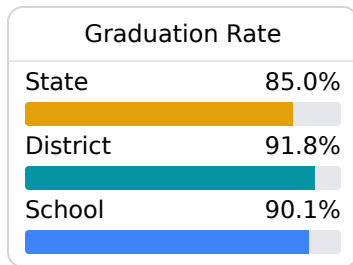

## **B** Sumrall High School Lamar County School District

 198 Center Avenue  
Sumrall, MS 39482

 Matt Thomas  
[matt.thomas@lamarcountyschools.org](mailto:matt.thomas@lamarcountyschools.org)

Due to the impact of COVID-19 on school closures in the 2019-20 school year and a waiver from the U.S. Department of Education, the Mississippi Department of Education (MDE) has no assessment and accountability data to report for the 2019-20 school year.