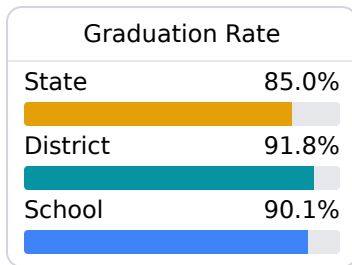

B Sumrall High School Lamar County School District

 198 Center Avenue
Sumrall, MS 39482

 Matt Thomas
matt.thomas@lamarcountyschools.org

Due to the impact of COVID-19 on school closures in the 2019-20 school year and a waiver from the U.S. Department of Education, the Mississippi Department of Education (MDE) has no assessment and accountability data to report for the 2019-20 school year.