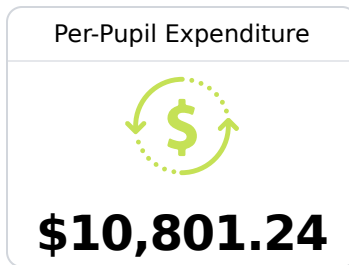

B Sumrall High School Lamar County School District

 198 Center Avenue
Sumrall, MS 39482

 Matt Thomas
matt.thomas@lamarcountyschools.org

Due to the impact of COVID-19 on school closures in the 2019-20 school year and a waiver from the U.S. Department of Education, the Mississippi Department of Education (MDE) has no assessment and accountability data to report for the 2019-20 school year.