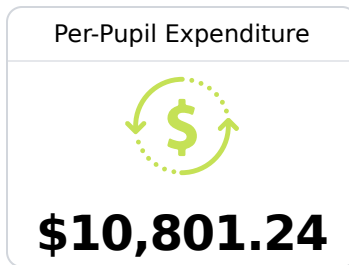

## **B** Sumrall High School Lamar County School District

 198 Center Avenue  
Sumrall, MS 39482

 Matt Thomas  
[matt.thomas@lamarcountyschools.org](mailto:matt.thomas@lamarcountyschools.org)

Due to the impact of COVID-19 on school closures in the 2019-20 school year and a waiver from the U.S. Department of Education, the Mississippi Department of Education (MDE) has no assessment and accountability data to report for the 2019-20 school year.