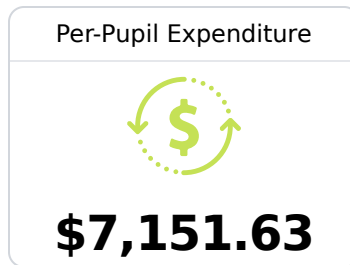

B Sumrall Middle School Lamar County School District

1217 Highway 42
Sumrall, MS 39482

Terry Smith
terry.smith@lamarcountyschools.org

Due to the impact of COVID-19 on school closures in the 2019-20 school year and a waiver from the U.S. Department of Education, the Mississippi Department of Education (MDE) has no assessment and accountability data to report for the 2019-20 school year.

Graduation Rate	
State	85.0%
District	91.8%
School	N/A

Teacher Data

30.7

Teachers

87.0%

Experienced Teachers

0.0%

Provisional Teachers

100.0%

In-Field Teachers