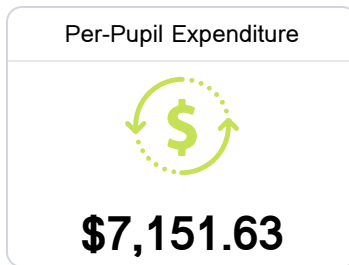

B Sumrall Middle School Lamar County School District

1217 Highway 42
Sumrall, MS 39482

Terry Smith
terry.smith@lamarcountyschools.org

Due to the impact of COVID-19 on school closures in the 2019-20 school year and a waiver from the U.S. Department of Education, the Mississippi Department of Education (MDE) has no assessment and accountability data to report for the 2019-20 school year.

Graduation Rate	
State	85.0%
District	91.8%
School	N/A

Teacher Data

30.7

Teachers

87.0%

Experienced Teachers

0.0%

Provisional Teachers

100.0%

In-Field Teachers