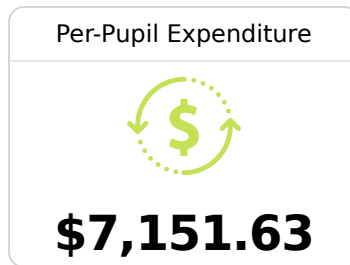

B Sumrall Middle School

Lamar County School District

1217 Highway 42
Sumrall, MS 39482

Terry Smith
terry.smith@lamarcountyschools.org

Due to the impact of COVID-19 on school closures in the 2019-20 school year and a waiver from the U.S. Department of Education, the Mississippi Department of Education (MDE) has no assessment and accountability data to report for the 2019-20 school year.

Graduation Rate	
State	85.0%
District	91.8%
School	N/A

Teacher Data

30.7

Teachers

87.0%

Experienced Teachers

0.0%

Provisional Teachers

100.0%

In-Field Teachers