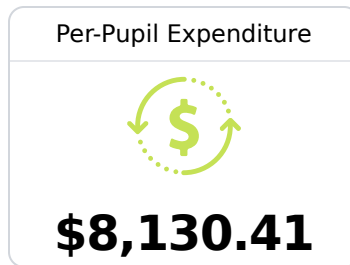

B Purvis Lower Elementary Lamar County School District

5976 U.S. Hwy. 11
Purvis, MS 39475

Kelly Marzoni
kelly.marzoni@lamarcountyschools.org

Due to the impact of COVID-19 on school closures in the 2019-20 school year and a waiver from the U.S. Department of Education, the Mississippi Department of Education (MDE) has no assessment and accountability data to report for the 2019-20 school year.

Graduation Rate	
State	85.0%
District	91.8%
School	N/A

Teacher Data

32.2

Teachers

82.4%

Experienced Teachers

0.0%

Provisional Teachers

100.0%

In-Field Teachers