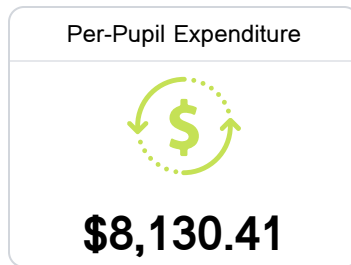

B Purvis Lower Elementary Lamar County School District

5976 U.S. Hwy. 11
Purvis, MS 39475

Kelly Marzoni
kelly.marzoni@lamarcountyschools.org

Due to the impact of COVID-19 on school closures in the 2019-20 school year and a waiver from the U.S. Department of Education, the Mississippi Department of Education (MDE) has no assessment and accountability data to report for the 2019-20 school year.

Graduation Rate	
State	85.0%
District	91.8%
School	N/A

Teacher Data

32.2

Teachers

82.4%

Experienced Teachers

0.0%

Provisional Teachers

100.0%

In-Field Teachers