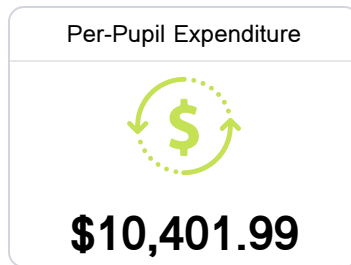

B Purvis High School

Lamar County School District

 220 School Street
Purvis, MS 39475

 Julie Clinton
julie.clinton@lamarcountyschools.org

Due to the impact of COVID-19 on school closures in the 2019-20 school year and a waiver from the U.S. Department of Education, the Mississippi Department of Education (MDE) has no assessment and accountability data to report for the 2019-20 school year.