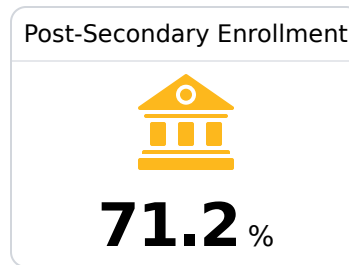

B Purvis High School Lamar County School District

 220 School Street
Purvis, MS 39475

 Julie Clinton
julie.clinton@lamarcountyschools.org

Due to the impact of COVID-19 on school closures in the 2019-20 school year and a waiver from the U.S. Department of Education, the Mississippi Department of Education (MDE) has no assessment and accountability data to report for the 2019-20 school year.