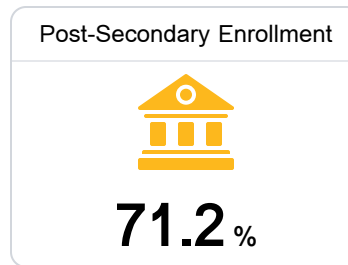

B Purvis High School

Lamar County School District

 220 School Street
Purvis, MS 39475

 Julie Clinton
julie.clinton@lamarcountyschools.org

Due to the impact of COVID-19 on school closures in the 2019-20 school year and a waiver from the U.S. Department of Education, the Mississippi Department of Education (MDE) has no assessment and accountability data to report for the 2019-20 school year.