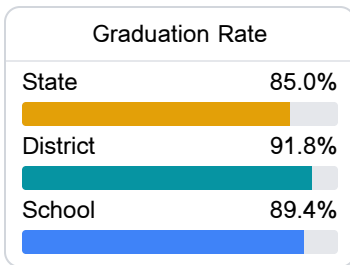

B Purvis High School

Lamar County School District

 220 School Street
Purvis, MS 39475

 Julie Clinton
julie.clinton@lamarcountyschools.org

Due to the impact of COVID-19 on school closures in the 2019-20 school year and a waiver from the U.S. Department of Education, the Mississippi Department of Education (MDE) has no assessment and accountability data to report for the 2019-20 school year.