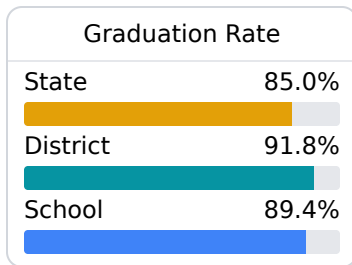

B Purvis High School Lamar County School District

 220 School Street
Purvis, MS 39475

 Julie Clinton
julie.clinton@lamarcountyschools.org

Due to the impact of COVID-19 on school closures in the 2019-20 school year and a waiver from the U.S. Department of Education, the Mississippi Department of Education (MDE) has no assessment and accountability data to report for the 2019-20 school year.