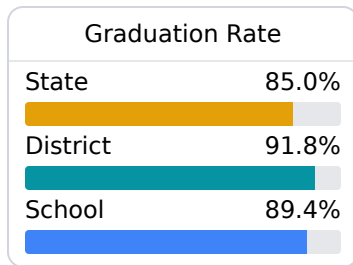

B Purvis High School Lamar County School District

 220 School Street
Purvis, MS 39475

 Julie Clinton
julie.clinton@lamarcountyschools.org

Due to the impact of COVID-19 on school closures in the 2019-20 school year and a waiver from the U.S. Department of Education, the Mississippi Department of Education (MDE) has no assessment and accountability data to report for the 2019-20 school year.