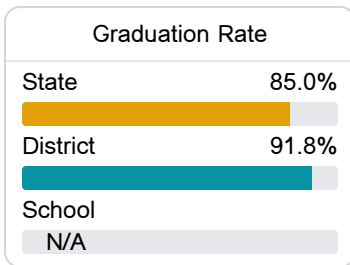

Oak Grove Upper Elementary

Lamar County School District

1760 Old Hwy. 24
Hattiesburg, MS 39402

Heather Roland
heather.roland@lamarcountyschools.org

Due to the impact of COVID-19 on school closures in the 2019-20 school year and a waiver from the U.S. Department of Education, the Mississippi Department of Education (MDE) has no assessment and accountability data to report for the 2019-20 school year.