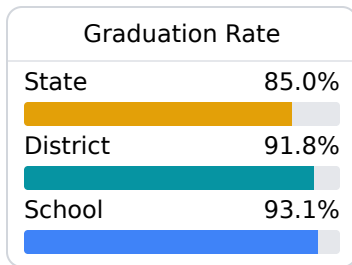

A Oak Grove High School

Lamar County School District

 5198 Old Highway11
Hattiesburg, MS 39402

 Helen Price
helen.price@lamarcountyschools.org

Due to the impact of COVID-19 on school closures in the 2019-20 school year and a waiver from the U.S. Department of Education, the Mississippi Department of Education (MDE) has no assessment and accountability data to report for the 2019-20 school year.