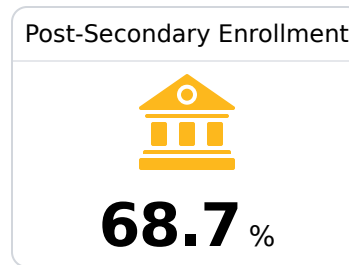

A Oak Grove High School

Lamar County School District

 5198 Old Highway11
Hattiesburg, MS 39402

 Helen Price
helen.price@lamarcountyschools.org

Due to the impact of COVID-19 on school closures in the 2019-20 school year and a waiver from the U.S. Department of Education, the Mississippi Department of Education (MDE) has no assessment and accountability data to report for the 2019-20 school year.