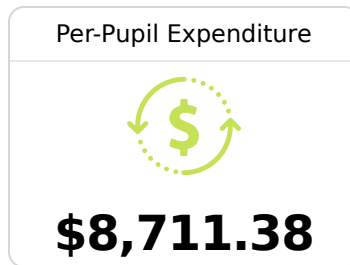

A Oak Grove High School

Lamar County School District

 5198 Old Highway11
Hattiesburg, MS 39402

 Helen Price
helen.price@lamarcountyschools.org

Due to the impact of COVID-19 on school closures in the 2019-20 school year and a waiver from the U.S. Department of Education, the Mississippi Department of Education (MDE) has no assessment and accountability data to report for the 2019-20 school year.