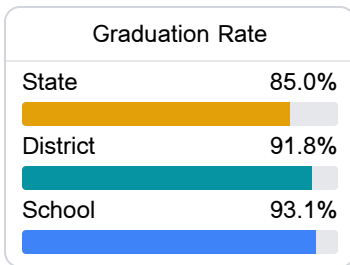

A Oak Grove High School

Lamar County School District

5198 Old Highway11
Hattiesburg, MS 39402

Helen Price
helen.price@lamarcountyschools.org

Due to the impact of COVID-19 on school closures in the 2019-20 school year and a waiver from the U.S. Department of Education, the Mississippi Department of Education (MDE) has no assessment and accountability data to report for the 2019-20 school year.