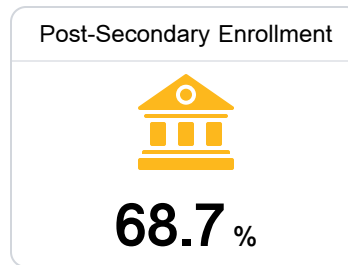

A Oak Grove High School

Lamar County School District

5198 Old Highway11
Hattiesburg, MS 39402

Helen Price
helen.price@lamarcountyschools.org

Due to the impact of COVID-19 on school closures in the 2019-20 school year and a waiver from the U.S. Department of Education, the Mississippi Department of Education (MDE) has no assessment and accountability data to report for the 2019-20 school year.