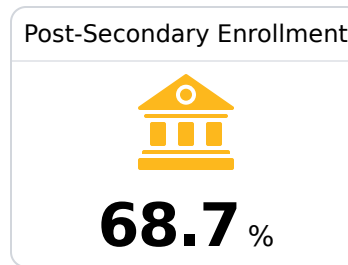

A Oak Grove High School

Lamar County School District

 5198 Old Highway11
Hattiesburg, MS 39402

 Helen Price
helen.price@lamarcountyschools.org

Due to the impact of COVID-19 on school closures in the 2019-20 school year and a waiver from the U.S. Department of Education, the Mississippi Department of Education (MDE) has no assessment and accountability data to report for the 2019-20 school year.