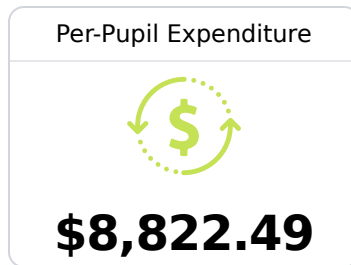

A Oak Grove Elementary

Lamar County School District

70 Leaf Lane
Hattiesburg, MS 39402

Annabeth Bates
annabeth.bates@lamarcountyschools.org

Due to the impact of COVID-19 on school closures in the 2019-20 school year and a waiver from the U.S. Department of Education, the Mississippi Department of Education (MDE) has no assessment and accountability data to report for the 2019-20 school year.

Graduation Rate	
State	85.0%
District	91.8%
School	N/A

Teacher Data

51.3

Teachers

68.8%

Experienced Teachers

0.0%

Provisional Teachers

98.7%

In-Field Teachers