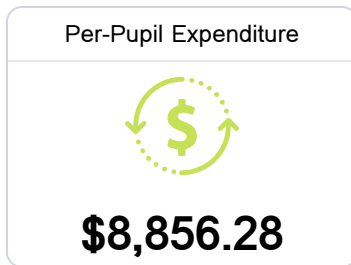

Longleaf Elementary

Lamar County School District

5279 W. 4th Street
Hattiesburg, MS 39402

Leslie Thompson
leslie.thompson@lamarcountyschools.org

Due to the impact of COVID-19 on school closures in the 2019-20 school year and a waiver from the U.S. Department of Education, the Mississippi Department of Education (MDE) has no assessment and accountability data to report for the 2019-20 school year.