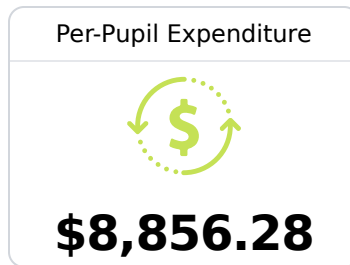

A Longleaf Elementary

Lamar County School District

5279 W. 4th Street
Hattiesburg, MS 39402

Leslie Thompson
leslie.thompson@lamarcountyschools.org

Due to the impact of COVID-19 on school closures in the 2019-20 school year and a waiver from the U.S. Department of Education, the Mississippi Department of Education (MDE) has no assessment and accountability data to report for the 2019-20 school year.

Graduation Rate	
State	85.0%
District	91.8%
School	N/A

Teacher Data

56.7

Teachers

90.8%

Experienced Teachers

0.0%

Provisional Teachers

97.8%

In-Field Teachers