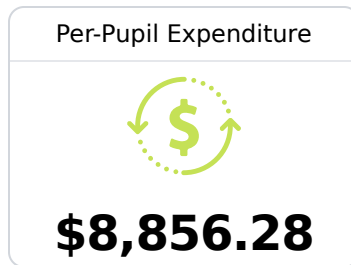

A Longleaf Elementary

Lamar County School District

5279 W. 4th Street
Hattiesburg, MS 39402

Leslie Thompson
leslie.thompson@lamarcountyschools.org

Due to the impact of COVID-19 on school closures in the 2019-20 school year and a waiver from the U.S. Department of Education, the Mississippi Department of Education (MDE) has no assessment and accountability data to report for the 2019-20 school year.

Graduation Rate	
State	85.0%
District	91.8%
School	N/A

Teacher Data

56.7

Teachers

90.8%

Experienced Teachers

0.0%

Provisional Teachers

97.8%

In-Field Teachers