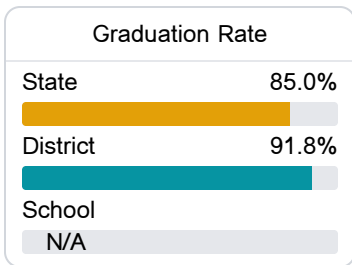

Longleaf Elementary

Lamar County School District

5279 W. 4th Street
Hattiesburg, MS 39402

Leslie Thompson
leslie.thompson@lamarcountyschools.org

Due to the impact of COVID-19 on school closures in the 2019-20 school year and a waiver from the U.S. Department of Education, the Mississippi Department of Education (MDE) has no assessment and accountability data to report for the 2019-20 school year.