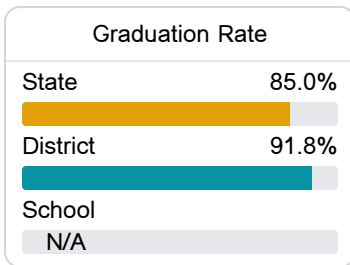

Bellevue Elementary School

Lamar County School District

1762 Old Highway 24
Hattiesburg, MS 39402

Robin Ryder
robin.ryder@lamarcountyschools.org

Due to the impact of COVID-19 on school closures in the 2019-20 school year and a waiver from the U.S. Department of Education, the Mississippi Department of Education (MDE) has no assessment and accountability data to report for the 2019-20 school year.