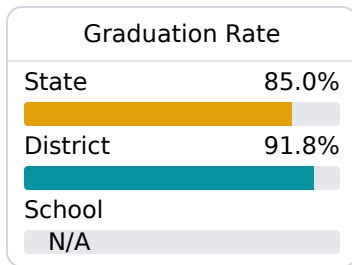

B Baxterville School Lamar County School District

 5531 Highway 11
Lumberton, MS 39455

 Jarrod Bohannon
jarrod.bohannon@lamarcountyschools.org

Due to the impact of COVID-19 on school closures in the 2019-20 school year and a waiver from the U.S. Department of Education, the Mississippi Department of Education (MDE) has no assessment and accountability data to report for the 2019-20 school year.