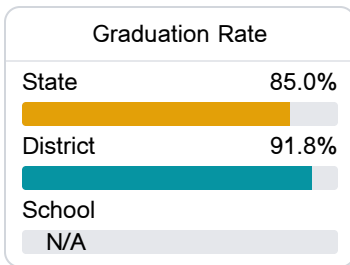

B Baxterville School

Lamar County School District

 5531 Highway 11
Lumberton, MS 39455

 Jarrod Bohannon
jarrod.bohannon@lamarcountyschools.org

Due to the impact of COVID-19 on school closures in the 2019-20 school year and a waiver from the U.S. Department of Education, the Mississippi Department of Education (MDE) has no assessment and accountability data to report for the 2019-20 school year.