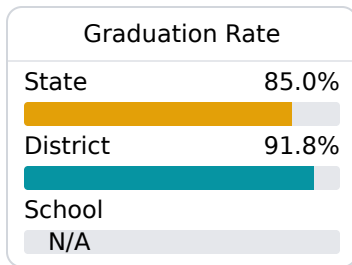

Baxterville School

Lamar County School District

5531 Highway 11
Lumberton, MS 39455

Jarrod Bohannon
jarrod.bohannon@lamarcountyschools.org

Due to the impact of COVID-19 on school closures in the 2019-20 school year and a waiver from the U.S. Department of Education, the Mississippi Department of Education (MDE) has no assessment and accountability data to report for the 2019-20 school year.