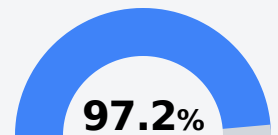

Graduation Rate	
State	85.0%
District	87.5%
School	N/A

Per-Pupil Expenditure

Per-Pupil expenditure data will be available in early 2021.

Teacher Data

49.5

Teachers

Experienced Teachers

Provisional Teachers