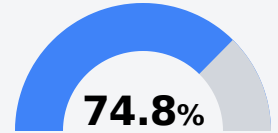

Graduation Rate	
State	85.0%
District	87.5%
School	N/A

Per-Pupil Expenditure

Per-Pupil expenditure data will be available in early 2021.

Teacher Data

49.5

Teachers

Experienced Teachers

Provisional Teachers