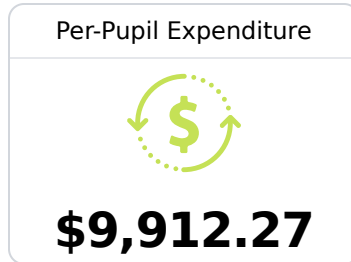

B Oxford High School Oxford School District

 101 CHARGER LOOP
Oxford, MS 38655

 Dana Bullard
dmbullard@oxfordsd.org

Identified for **Targeted Support and Improvement**

Due to the impact of COVID-19 on school closures in the 2019-20 school year and a waiver from the U.S. Department of Education, the Mississippi Department of Education (MDE) has no assessment and accountability data to report for the 2019-20 school year.