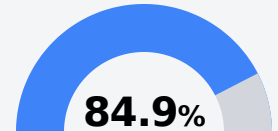

Teacher Data

77.2

Teachers

Experienced Teachers