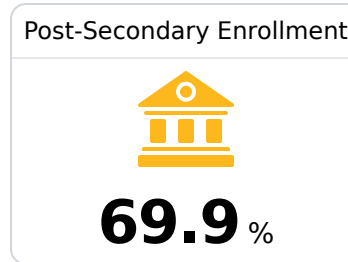

B Oxford High School Oxford School District

 101 CHARGER LOOP
Oxford, MS 38655

 Dana Bullard
dmbullard@oxfordsd.org

Identified for **Targeted Support and Improvement**

Due to the impact of COVID-19 on school closures in the 2019-20 school year and a waiver from the U.S. Department of Education, the Mississippi Department of Education (MDE) has no assessment and accountability data to report for the 2019-20 school year.