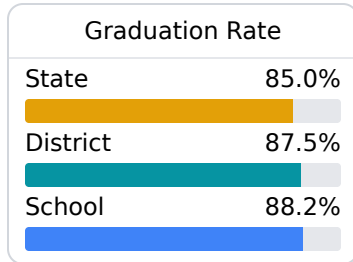

B Oxford High School Oxford School District

 101 CHARGER LOOP
Oxford, MS 38655

 Dana Bullard
dmbullard@oxfordsd.org

Identified for **Targeted Support and Improvement**

Due to the impact of COVID-19 on school closures in the 2019-20 school year and a waiver from the U.S. Department of Education, the Mississippi Department of Education (MDE) has no assessment and accountability data to report for the 2019-20 school year.