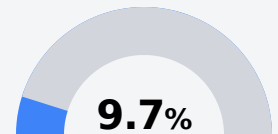

Provisional Teachers