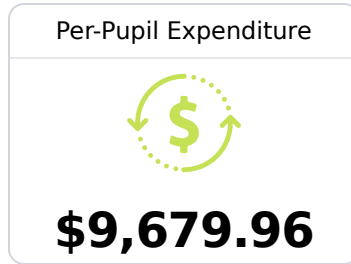

B Oxford Intermediate School Oxford School District

501 Martin Luther King, Jr Drive
Oxford, MS 38655

Johnnie Dudley
jjdudley@oxfordsd.org

Identified for **Additional Targeted Support and Improvement**

Due to the impact of COVID-19 on school closures in the 2019-20 school year and a waiver from the U.S. Department of Education, the Mississippi Department of Education (MDE) has no assessment and accountability data to report for the 2019-20 school year.

Teacher Data

45.4

Teachers

84.0%

Experienced Teachers

0.0%

Provisional Teachers

96.7%

In-Field Teachers