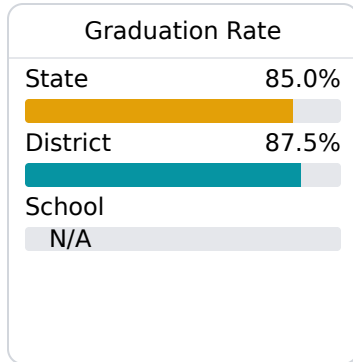

B Oxford Intermediate School Oxford School District

501 Martin Luther King, Jr Drive
Oxford, MS 38655

Toni Bell
trbell@oxfordsd.org

Identified for **Additional Targeted Support and Improvement**

Due to the impact of COVID-19 on school closures in the 2019-20 school year and a waiver from the U.S. Department of Education, the Mississippi Department of Education (MDE) has no assessment and accountability data to report for the 2019-20 school year.