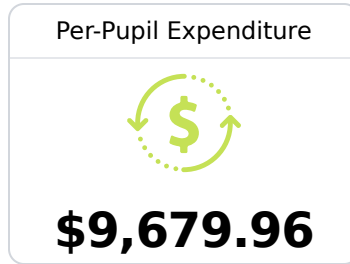

B Oxford Intermediate School Oxford School District

501 Martin Luther King, Jr Drive
Oxford, MS 38655

Johnnie Dudley
jjdudley@oxfordsd.org

Identified for **Additional Targeted Support and Improvement**

Due to the impact of COVID-19 on school closures in the 2019-20 school year and a waiver from the U.S. Department of Education, the Mississippi Department of Education (MDE) has no assessment and accountability data to report for the 2019-20 school year.

Teacher Data

45.4

Teachers

84.0%

Experienced Teachers

0.0%

Provisional Teachers

96.7%

In-Field Teachers