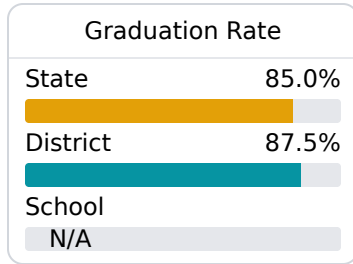

B Oxford Intermediate School Oxford School District

501 Martin Luther King, Jr Drive
Oxford, MS 38655

Johnnie Dudley
jjdudley@oxfordsd.org

Identified for **Additional Targeted Support and Improvement**

Due to the impact of COVID-19 on school closures in the 2019-20 school year and a waiver from the U.S. Department of Education, the Mississippi Department of Education (MDE) has no assessment and accountability data to report for the 2019-20 school year.

Teacher Data

45.4

Teachers

84.0%

Experienced Teachers

0.0%

Provisional Teachers

96.7%

In-Field Teachers