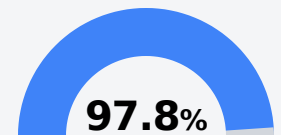

97.8%

In-Field Teachers