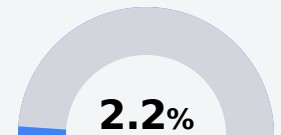

Graduation Rate	
State	85.0%
District	87.5%
School	N/A

Per-Pupil Expenditure

Per-Pupil expenditure data will be available in early 2021.

Teacher Data

46.3

Teachers

88.1%

Experienced Teachers