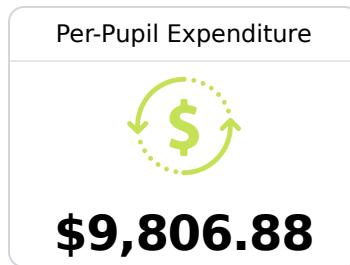

Central Elementary School

Oxford School District

409 Washington Avenue
Oxford, MS 38655

Melissa Logan
mnlogan@oxfordsd.org

Due to the impact of COVID-19 on school closures in the 2019-20 school year and a waiver from the U.S. Department of Education, the Mississippi Department of Education (MDE) has no assessment and accountability data to report for the 2019-20 school year.

Graduation Rate	
State	85.0%
District	87.5%
School	N/A

Teacher Data

39.5

Teachers

94.3%

Experienced Teachers

0.0%

Provisional Teachers

97.5%

In-Field Teachers