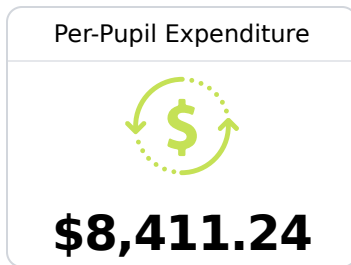

Lafayette Upper Elementary School

Lafayette County School District

120 Commodore Drive
Oxford, MS 38655

Janine Lee
janine.lee@gocommodores.org

Due to the impact of COVID-19 on school closures in the 2019-20 school year and a waiver from the U.S. Department of Education, the Mississippi Department of Education (MDE) has no assessment and accountability data to report for the 2019-20 school year.

Graduation Rate	
State	85.0%
District	87.1%
School	N/A

Teacher Data

41.4

Teachers

92.6%

Experienced Teachers

2.4%

Provisional Teachers

99.6%

In-Field Teachers