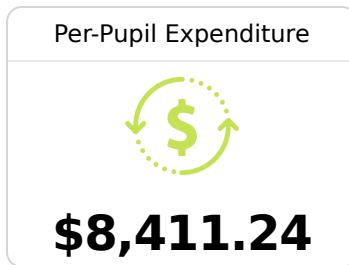

Lafayette Upper Elementary School

Lafayette County School District

120 Commodore Drive
Oxford, MS 38655

Janine Lee
janine.lee@gocommodores.org

Due to the impact of COVID-19 on school closures in the 2019-20 school year and a waiver from the U.S. Department of Education, the Mississippi Department of Education (MDE) has no assessment and accountability data to report for the 2019-20 school year.

Graduation Rate	
State	85.0%
District	87.1%
School	N/A

Teacher Data

41.4

Teachers

92.6%

Experienced Teachers

2.4%

Provisional Teachers

99.6%

In-Field Teachers