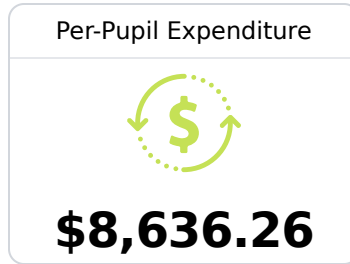

B Lafayette Middle School

Lafayette County School District

102 Commodore Dr.
Oxford, MS 38655

James Everett
james.everett@gocommodores.org

Identified for **Additional Targeted Support and Improvement**

Due to the impact of COVID-19 on school closures in the 2019-20 school year and a waiver from the U.S. Department of Education, the Mississippi Department of Education (MDE) has no assessment and accountability data to report for the 2019-20 school year.

Teacher Data

53.4

Teachers

84.6%

Experienced Teachers

1.9%

Provisional Teachers

97.5%

In-Field Teachers