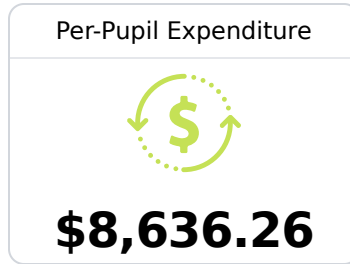

B Lafayette Middle School

Lafayette County School District

 102 Commodore Dr.
Oxford, MS 38655

 James Everett
james.everett@gocommodores.org

Identified for **Additional Targeted Support and Improvement**

Due to the impact of COVID-19 on school closures in the 2019-20 school year and a waiver from the U.S. Department of Education, the Mississippi Department of Education (MDE) has no assessment and accountability data to report for the 2019-20 school year.