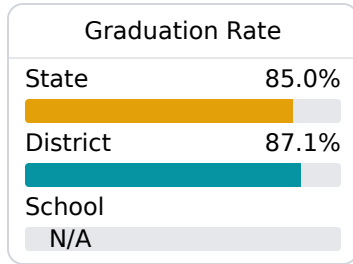

B Lafayette Middle School

Lafayette County School District

 102 Commodore Dr.
Oxford, MS 38655

 James Everett
james.everett@gocommodores.org

Identified for **Additional Targeted Support and Improvement**

Due to the impact of COVID-19 on school closures in the 2019-20 school year and a waiver from the U.S. Department of Education, the Mississippi Department of Education (MDE) has no assessment and accountability data to report for the 2019-20 school year.