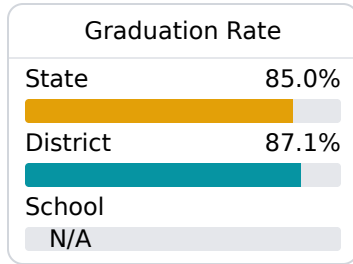

B Lafayette Middle School

Lafayette County School District

102 Commodore Dr.
Oxford, MS 38655

James Everett
james.everett@gocommodores.org

Identified for **Additional Targeted Support and Improvement**

Due to the impact of COVID-19 on school closures in the 2019-20 school year and a waiver from the U.S. Department of Education, the Mississippi Department of Education (MDE) has no assessment and accountability data to report for the 2019-20 school year.

Teacher Data

53.4

Teachers

84.6%

Experienced Teachers

1.9%

Provisional Teachers

97.5%

In-Field Teachers