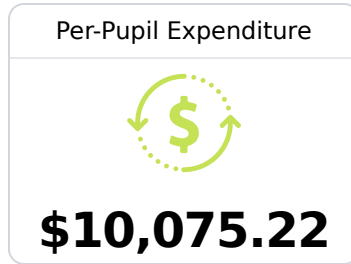

B Lafayette High School Lafayette County School District

160 Commodore Dr.
Oxford, MS 38655

Eric Robertson
eric.robertson@gocommodores.org

Identified for **Additional Targeted Support and Improvement**

Due to the impact of COVID-19 on school closures in the 2019-20 school year and a waiver from the U.S. Department of Education, the Mississippi Department of Education (MDE) has no assessment and accountability data to report for the 2019-20 school year.

Teacher Data

62.3

Teachers

78.1%

Experienced Teachers

8.0%

Provisional Teachers

91.2%

In-Field Teachers