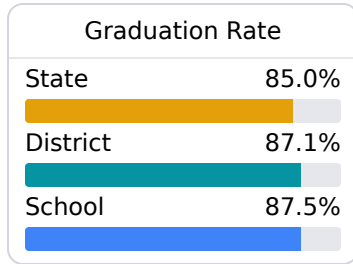

B Lafayette High School Lafayette County School District

160 Commodore Dr.
Oxford, MS 38655

Eric Robertson
eric.robertson@gocommodores.org

Identified for **Additional Targeted Support and Improvement**

Due to the impact of COVID-19 on school closures in the 2019-20 school year and a waiver from the U.S. Department of Education, the Mississippi Department of Education (MDE) has no assessment and accountability data to report for the 2019-20 school year.

Teacher Data

62.3

Teachers

78.1%

Experienced Teachers

8.0%

Provisional Teachers

91.2%

In-Field Teachers