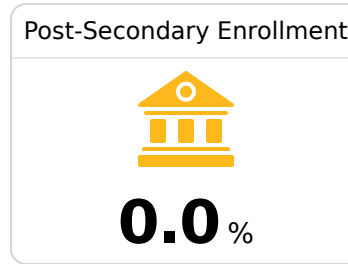

B Lafayette High School Lafayette County School District

160 Commodore Dr.
Oxford, MS 38655

Eric Robertson
eric.robertson@gocommodores.org

Identified for **Additional Targeted Support and Improvement**

Due to the impact of COVID-19 on school closures in the 2019-20 school year and a waiver from the U.S. Department of Education, the Mississippi Department of Education (MDE) has no assessment and accountability data to report for the 2019-20 school year.

Teacher Data

62.3

Teachers

78.1%

Experienced Teachers

8.0%

Provisional Teachers

91.2%

In-Field Teachers