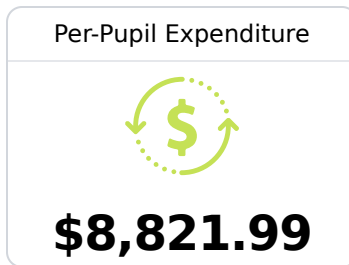

Lafayette Elementary School

Lafayette County School District

150 Commodore Dr.
Oxford, MS 38655

Glenn Kitchens
glenn.kitchens@gocommodores.org

Due to the impact of COVID-19 on school closures in the 2019-20 school year and a waiver from the U.S. Department of Education, the Mississippi Department of Education (MDE) has no assessment and accountability data to report for the 2019-20 school year.

Graduation Rate	
State	85.0%
District	87.1%
School	N/A

Teacher Data

47.0

Teachers

80.1%

Experienced Teachers

0.0%

Provisional Teachers

100.0%

In-Field Teachers