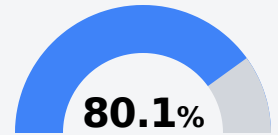

Teacher Data

47.0

Teachers

Experienced Teachers