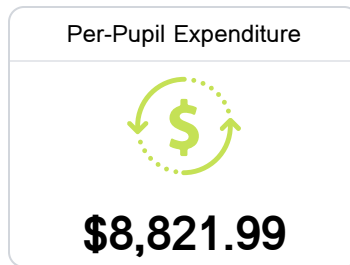

A Lafayette Elementary School

Lafayette County School District

150 Commodore Dr.
Oxford, MS 38655

Glenn Kitchens
glenn.kitchens@gocommodores.org

Due to the impact of COVID-19 on school closures in the 2019-20 school year and a waiver from the U.S. Department of Education, the Mississippi Department of Education (MDE) has no assessment and accountability data to report for the 2019-20 school year.

Graduation Rate	
State	85.0%
District	87.1%
School	N/A

Teacher Data

47.0

Teachers

80.1%

Experienced Teachers

0.0%

Provisional Teachers

100.0%

In-Field Teachers