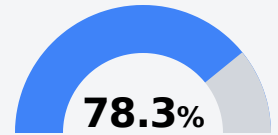

Teacher Data

27.9

Teachers

Experienced Teachers