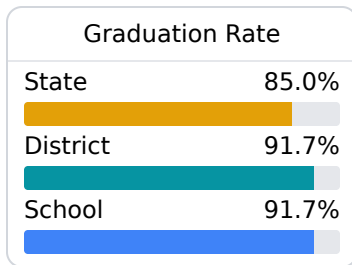

## **D** Kemper County High School

Kemper County School District

 200 Martin Luther King Jr Street  
Dekalb, MS 39328

 Jacqueline Jackson  
jjackson@kemper.k12.ms.us

Due to the impact of COVID-19 on school closures in the 2019-20 school year and a waiver from the U.S. Department of Education, the Mississippi Department of Education (MDE) has no assessment and accountability data to report for the 2019-20 school year.