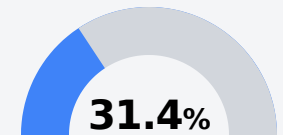

Provisional Teachers