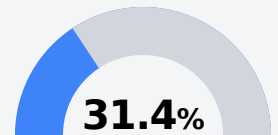

Provisional Teachers