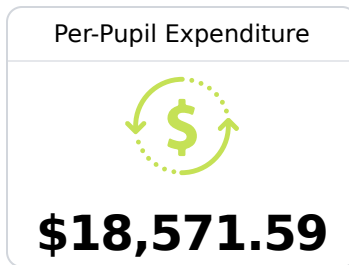

## Kemper County High School

Kemper County School District

200 Martin Luther King Jr Street  
Dekalb, MS 39328

Jacqueline Jackson  
jjackson@kemper.k12.ms.us

Due to the impact of COVID-19 on school closures in the 2019-20 school year and a waiver from the U.S. Department of Education, the Mississippi Department of Education (MDE) has no assessment and accountability data to report for the 2019-20 school year.