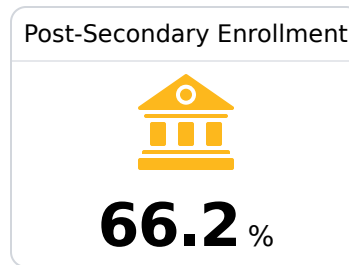

## **D** Kemper County High School

Kemper County School District

 200 Martin Luther King Jr Street  
Dekalb, MS 39328

 Jacqueline Jackson  
jjackson@kemper.k12.ms.us

Due to the impact of COVID-19 on school closures in the 2019-20 school year and a waiver from the U.S. Department of Education, the Mississippi Department of Education (MDE) has no assessment and accountability data to report for the 2019-20 school year.