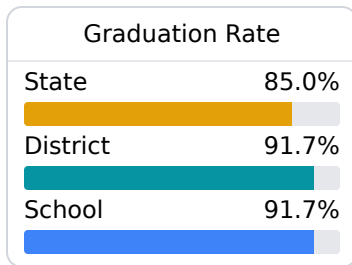

## Kemper County High School

Kemper County School District

200 Martin Luther King Jr Street  
Dekalb, MS 39328

Jacqueline Jackson  
jjackson@kemper.k12.ms.us

Due to the impact of COVID-19 on school closures in the 2019-20 school year and a waiver from the U.S. Department of Education, the Mississippi Department of Education (MDE) has no assessment and accountability data to report for the 2019-20 school year.