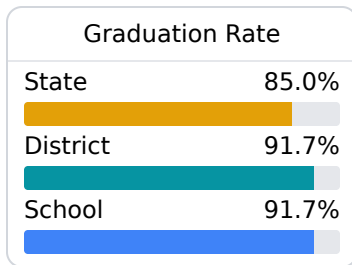

## **D** Kemper County High School Kemper County School District

 200 Martin Luther King Jr Street  
Dekalb, MS 39328

 Jacqueline Jackson  
jjackson@kemper.k12.ms.us

Due to the impact of COVID-19 on school closures in the 2019-20 school year and a waiver from the U.S. Department of Education, the Mississippi Department of Education (MDE) has no assessment and accountability data to report for the 2019-20 school year.