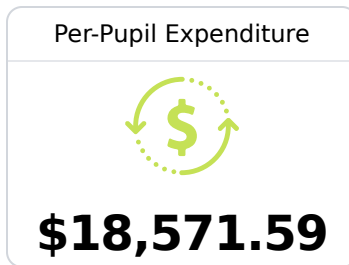

## **D** Kemper County High School Kemper County School District

 200 Martin Luther King Jr Street  
Dekalb, MS 39328

 Jacqueline Jackson  
jjackson@kemper.k12.ms.us

Due to the impact of COVID-19 on school closures in the 2019-20 school year and a waiver from the U.S. Department of Education, the Mississippi Department of Education (MDE) has no assessment and accountability data to report for the 2019-20 school year.