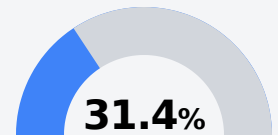

Provisional Teachers