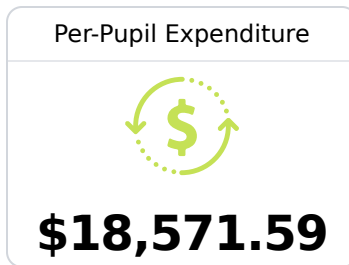

## **D** Kemper County High School

Kemper County School District

 200 Martin Luther King Jr Street  
Dekalb, MS 39328

 Jacqueline Jackson  
jjackson@kemper.k12.ms.us

Due to the impact of COVID-19 on school closures in the 2019-20 school year and a waiver from the U.S. Department of Education, the Mississippi Department of Education (MDE) has no assessment and accountability data to report for the 2019-20 school year.