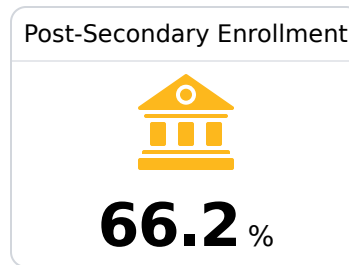

## **D** Kemper County High School Kemper County School District

 200 Martin Luther King Jr Street  
Dekalb, MS 39328

 Jacqueline Jackson  
jjackson@kemper.k12.ms.us

Due to the impact of COVID-19 on school closures in the 2019-20 school year and a waiver from the U.S. Department of Education, the Mississippi Department of Education (MDE) has no assessment and accountability data to report for the 2019-20 school year.