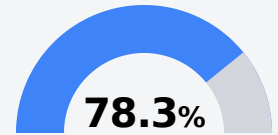

Teacher Data

27.9

Teachers

Experienced Teachers