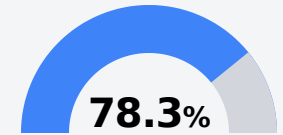

Teacher Data

27.9

Teachers

Experienced Teachers