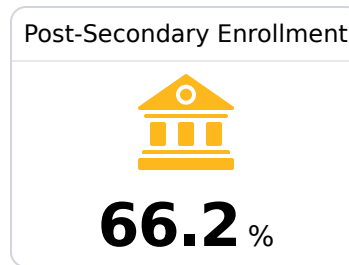

## Kemper County High School

Kemper County School District

200 Martin Luther King Jr Street  
Dekalb, MS 39328

Jacqueline Jackson  
jjackson@kemper.k12.ms.us

Due to the impact of COVID-19 on school closures in the 2019-20 school year and a waiver from the U.S. Department of Education, the Mississippi Department of Education (MDE) has no assessment and accountability data to report for the 2019-20 school year.