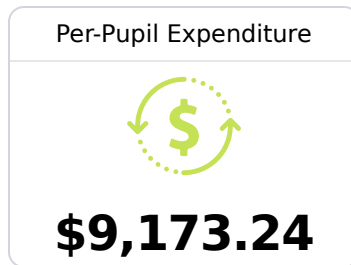

Kemper County Middle School

Kemper County School District

200 Martin Luther King Jr Street
Dekalb, MS 39328

DAVID SANDERS
dsanders@kemper.k12.ms.us

Due to the impact of COVID-19 on school closures in the 2019-20 school year and a waiver from the U.S. Department of Education, the Mississippi Department of Education (MDE) has no assessment and accountability data to report for the 2019-20 school year.

Graduation Rate	
State	85.0%
District	91.7%
School	N/A

Teacher Data

14.7

Teachers

68.3%

Experienced Teachers

26.6%

Provisional Teachers

95.7%

In-Field Teachers