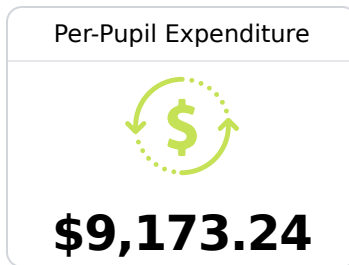

Kemper County Middle School

Kemper County School District

200 Martin Luther King Jr Street
Dekalb, MS 39328

DAVID SANDERS
dsanders@kemper.k12.ms.us

Due to the impact of COVID-19 on school closures in the 2019-20 school year and a waiver from the U.S. Department of Education, the Mississippi Department of Education (MDE) has no assessment and accountability data to report for the 2019-20 school year.

Graduation Rate	
State	85.0%
District	91.7%
School	N/A

Teacher Data

14.7

Teachers

68.3%

Experienced Teachers

26.6%

Provisional Teachers

95.7%

In-Field Teachers